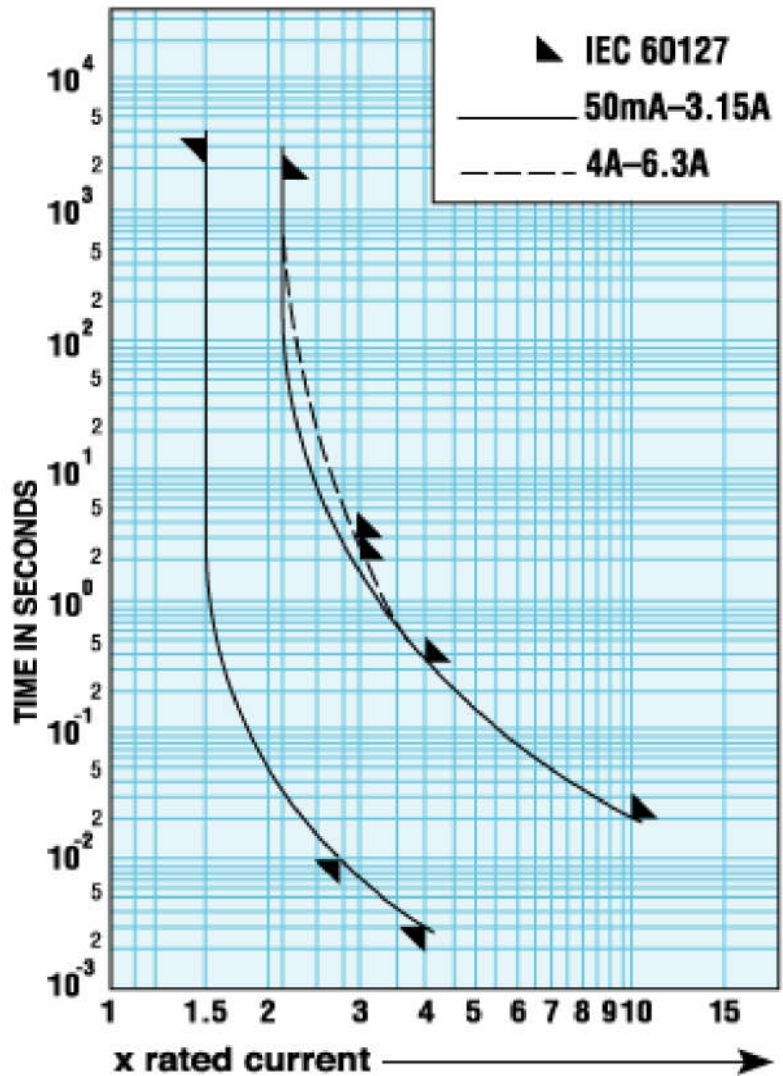

Time-Current Graph: International 5x20mm Fuse Quick-Acting • High Breaking Capacity

THIS DOCUMENT AND ITS CONTENTS ARE THE PROPRIETARY CONFIDENTIAL PROPERTY OF INTERPOWER CORPORATION. NO USE OR COPIES MAY BE MADE WITHOUT WRITTEN PERMISSION FROM INTERPOWER CORPORATION.

DIMENSIONS IN MILLIMETERS

TITLE Fuse Curves

DRAFT BY: DDF DATE: 5/21/24

PART NUMBER: 81413641

DRAFTING APPROVAL: DATE:

REV	CHANGE DESCRIPTION	DATE	INITIALS
A	New document for characteristic curves.	5/21/24	DDF