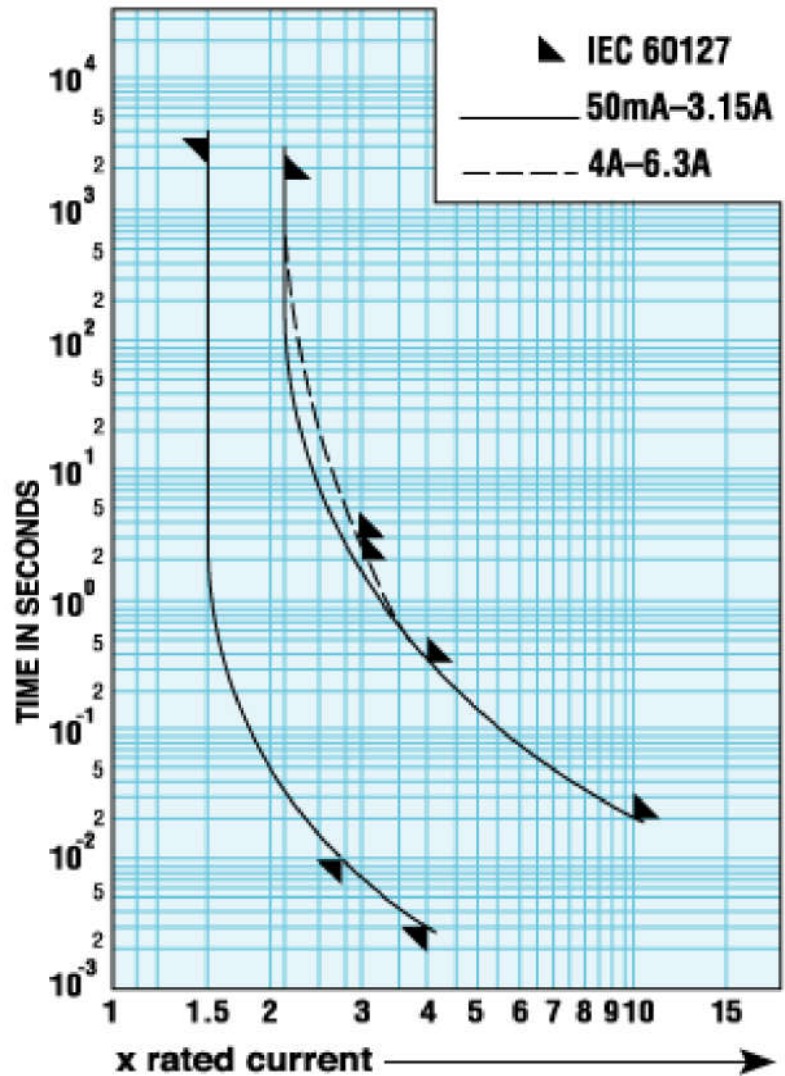

Time-Current Graph: International 5x20mm Fuse Quick-Acting • High Breaking Capacity

THIS DOCUMENT AND ITS CONTENTS ARE THE PROPRIETARY CONFIDENTIAL PROPERTY OF INTERPOWER CORPORATION. NO USE OR COPIES MAY BE MADE WITHOUT WRITTEN PERMISSION FROM INTERPOWER CORPORATION.

DIMENSIONS IN MILLIMETERS

TITLE Fuse Curves

DRAFT BY: DDF

DATE: 5/21/24

PART NUMBER:

81413601

DRAFTING APPROVAL:

DATE: