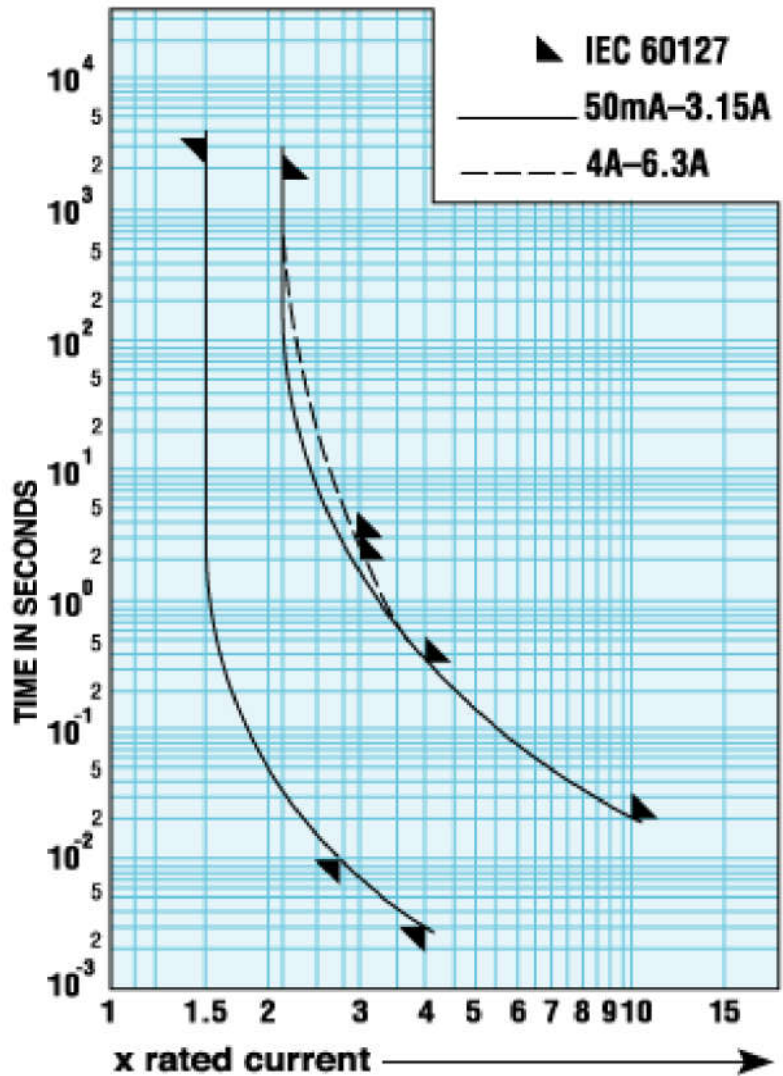

Time-Current Graph: International 5x20mm Fuse Quick-Acting • High Breaking Capacity

THIS DOCUMENT AND ITS CONTENTS ARE THE PROPRIETARY CONFIDENTIAL PROPERTY OF INTERPOWER CORPORATION. NO USE OR COPIES MAY BE MADE WITHOUT WRITTEN PERMISSION FROM INTERPOWER CORPORATION.

DIMENSIONS IN MILLIMETERS

TITLE Fuse Curves

DRAFT BY: DDF DATE: 5/21/24

PART NUMBER: 81413580

DRAFTING APPROVAL: DATE:

REV	CHANGE DESCRIPTION	DATE	INITIALS
A	New document for characteristic curves.	5/21/24	DDF