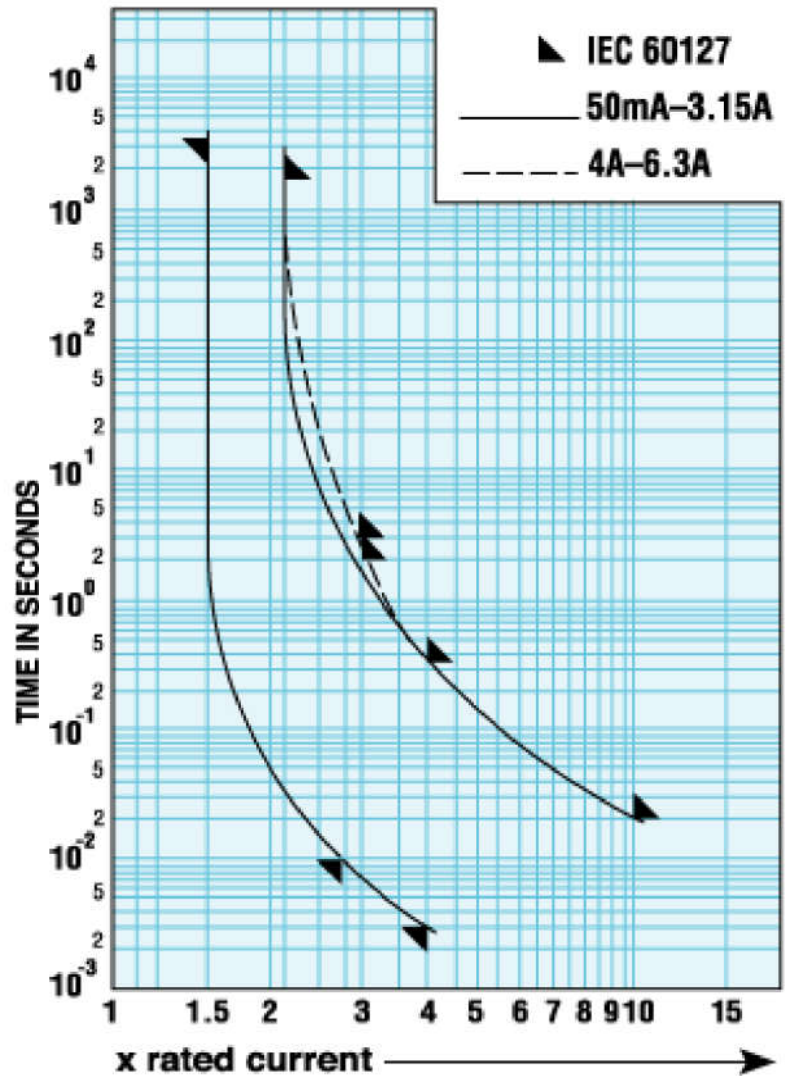

Time-Current Graph: International 5x20mm Fuse Quick-Acting • High Breaking Capacity

THIS DOCUMENT AND ITS CONTENTS ARE THE PROPRIETARY CONFIDENTIAL PROPERTY OF INTERPOWER CORPORATION. NO USE OR COPIES MAY BE MADE WITHOUT WRITTEN PERMISSION FROM INTERPOWER CORPORATION.

DIMENSIONS IN MILLIMETERS

TITLE Fuse Curves

DRAFT BY: DDF

DATE: 5/21/24

PART NUMBER:

81413541

DRAFTING APPROVAL:

DATE: