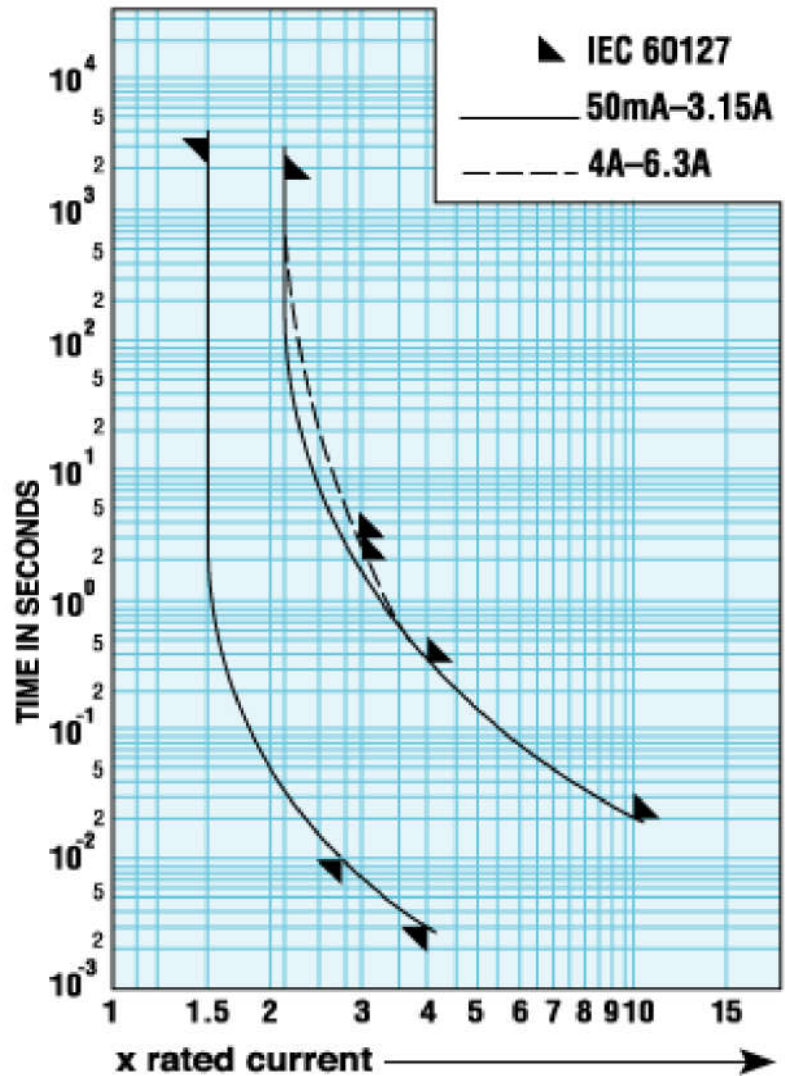

Time-Current Graph: International 5x20mm Fuse Quick-Acting • High Breaking Capacity

THIS DOCUMENT AND ITS CONTENTS ARE THE PROPRIETARY CONFIDENTIAL PROPERTY OF INTERPOWER CORPORATION. NO USE OR COPIES MAY BE MADE WITHOUT WRITTEN PERMISSION FROM INTERPOWER CORPORATION.

DIMENSIONS IN MILLIMETERS

TITLE Fuse Curves

DRAFT BY: DDF DATE: 5/21/24

PART NUMBER: 81413481

DRAFTING APPROVAL: DATE:

REV	CHANGE DESCRIPTION	DATE	INITIALS
A	New document for characteristic curves.	5/21/24	DDF