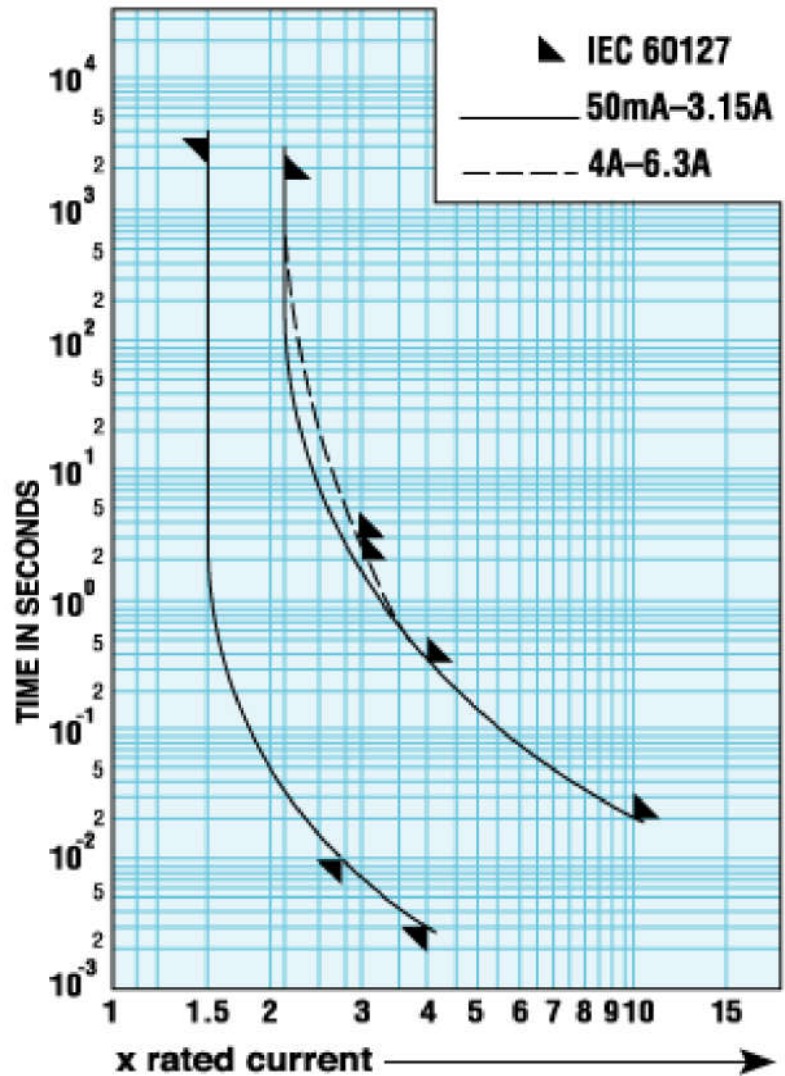

Time-Current Graph: International 5x20mm Fuse Quick-Acting • High Breaking Capacity

THIS DOCUMENT AND ITS CONTENTS ARE THE PROPRIETARY CONFIDENTIAL PROPERTY OF INTERPOWER CORPORATION. NO USE OR COPIES MAY BE MADE WITHOUT WRITTEN PERMISSION FROM INTERPOWER CORPORATION.

DIMENSIONS IN MILLIMETERS

TITLE Fuse Curves

DRAFT BY: DDF DATE: 5/21/24

PART NUMBER: 81413441

DRAFTING APPROVAL: DATE:

REV	CHANGE DESCRIPTION	DATE	INITIALS
A	New document for characteristic curves.	5/21/24	DDF