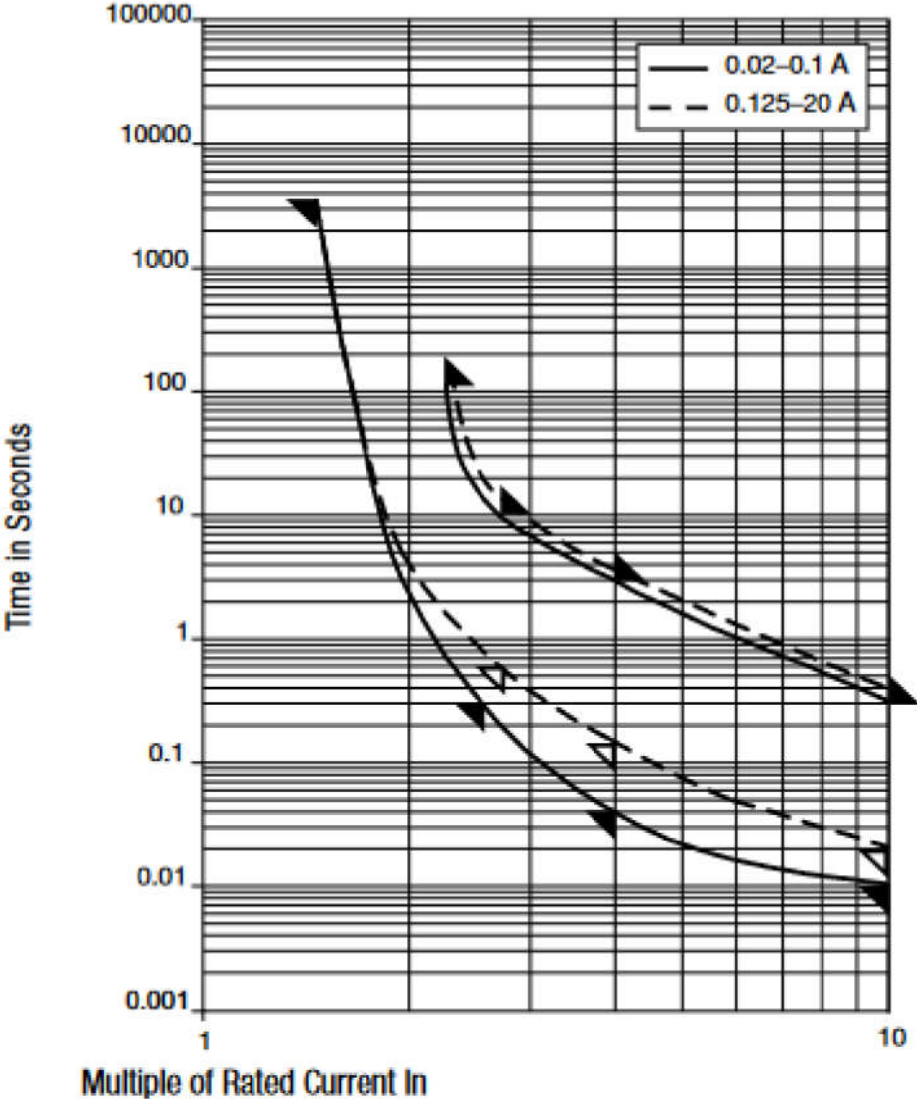

Time-Current-Curves

THIS DOCUMENT AND ITS CONTENTS ARE THE PROPRIETARY CONFIDENTIAL PROPERTY OF INTERPOWER CORPORATION. NO USE OR COPIES MAY BE MADE WITHOUT WRITTEN PERMISSION FROM INTERPOWER CORPORATION.

DIMENSIONS IN MILLIMETERS

TITLE Fuse Curves

DRAFT BY: DDF DATE: 5/21/24

PART NUMBER: 81412621

DRAFTING APPROVAL: DATE:

MATERIAL:

DO NOT SCALE

INTERPOWER CORPORATION

SHEET 1 OF 1

REV	CHANGE DESCRIPTION	DATE	INITIALS
A	New document for characteristic curves.	5/21/24	DDF