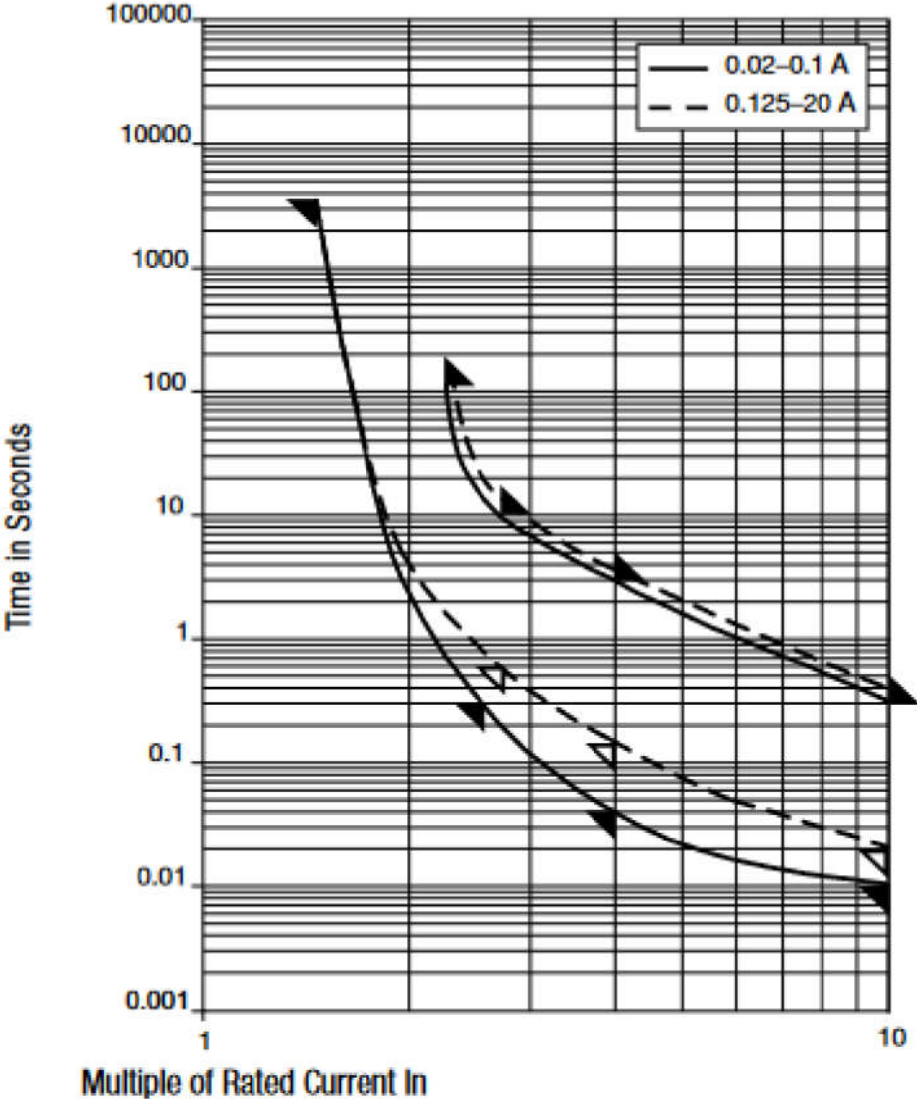

Time-Current-Curves

THIS DOCUMENT AND ITS CONTENTS ARE THE PROPRIETARY CONFIDENTIAL PROPERTY OF INTERPOWER CORPORATION. NO USE OR COPIES MAY BE MADE WITHOUT WRITTEN PERMISSION FROM INTERPOWER CORPORATION.

DIMENSIONS IN MILLIMETERS

TITLE Fuse Curves

DRAFT BY: DDF DATE: 5/21/24

PART NUMBER: 81412521

DRAFTING APPROVAL:

DATE:

MATERIAL:

DO NOT SCALE

INTERPOWER CORPORATION

SHEET 1 OF 1

REV	CHANGE DESCRIPTION	DATE	INITIALS
A	New document for characteristic curves.	5/21/24	DDF