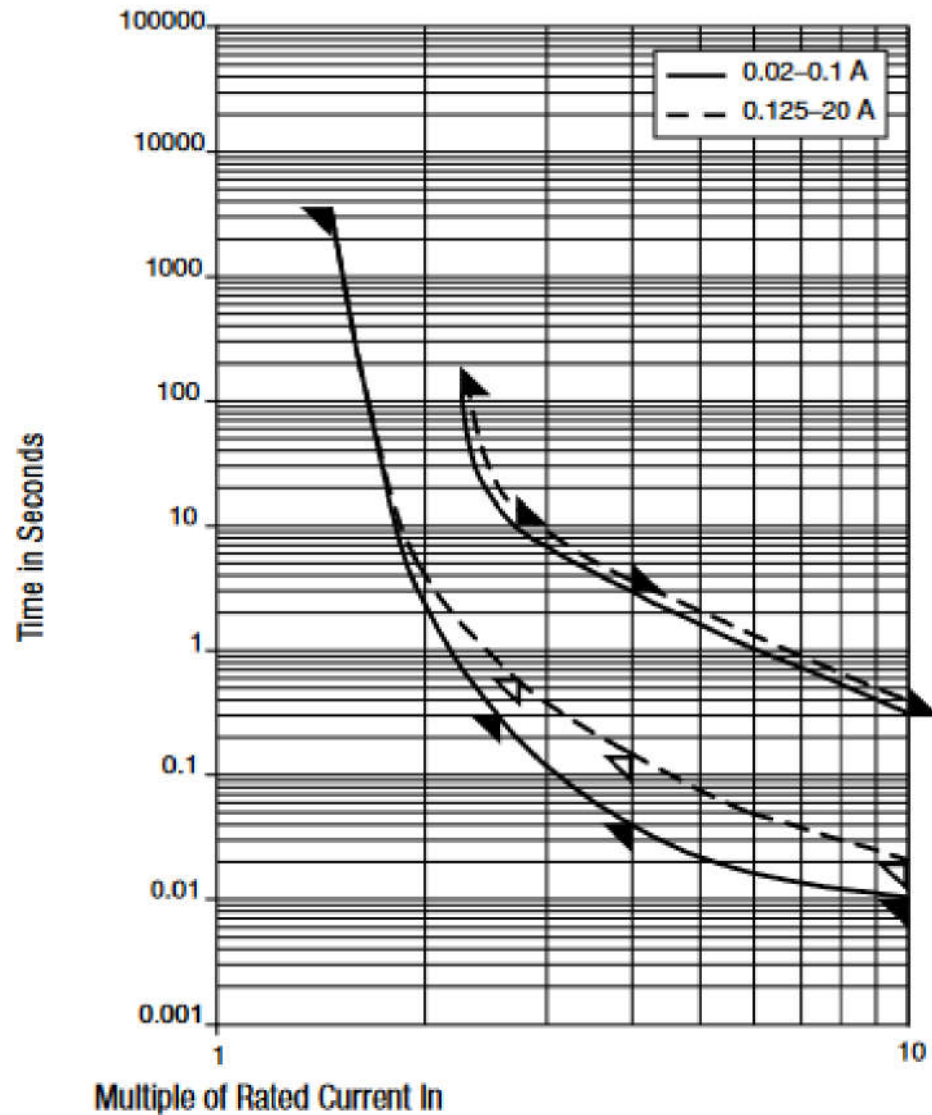

Time-Current-Curves

THIS DOCUMENT AND ITS CONTENTS ARE THE PROPRIETARY CONFIDENTIAL PROPERTY OF INTERPOWER CORPORATION. NO USE OR COPIES MAY BE MADE WITHOUT WRITTEN PERMISSION FROM INTERPOWER CORPORATION.

DIMENSIONS IN MILLIMETERS

TITLE Fuse Curves

DRAFT BY: DDF DATE: 5/21/24

PART NUMBER: 81412501

DRAFTING APPROVAL:

DATE:

MATERIAL:

DO NOT SCALE

INTERPOWER CORPORATION

SHEET 1 OF 1

REV	CHANGE DESCRIPTION	DATE	INITIALS
A	New document for characteristic curves.	5/21/24	DDF