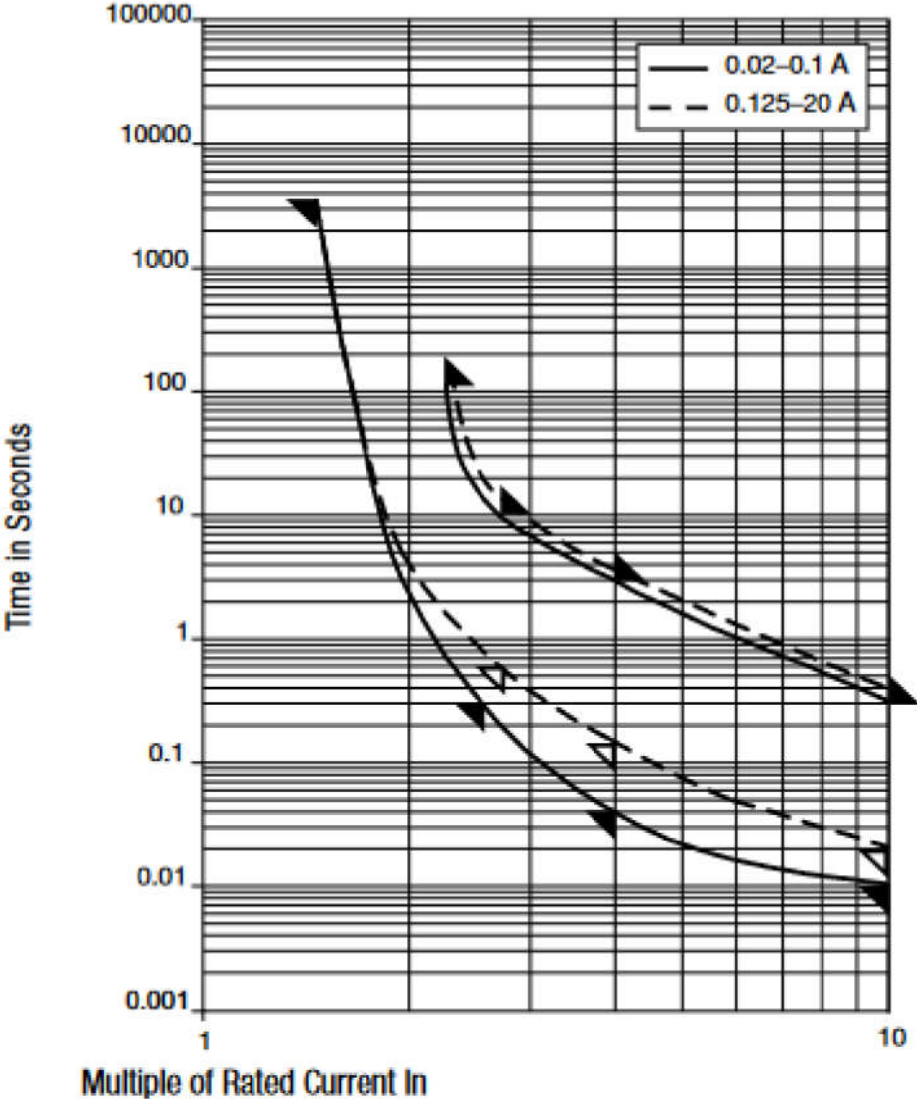

Time-Current-Curves

THIS DOCUMENT AND ITS CONTENTS ARE THE PROPRIETARY CONFIDENTIAL PROPERTY OF INTERPOWER CORPORATION. NO USE OR COPIES MAY BE MADE WITHOUT WRITTEN PERMISSION FROM INTERPOWER CORPORATION.

DIMENSIONS IN MILLIMETERS

TITLE Fuse Curves

DRAFT BY: DDF DATE: 5/21/24

PART NUMBER: 81412381

DRAFTING APPROVAL: DATE:

MATERIAL: DO NOT SCALE

SHEET 1 OF 1

INTERPOWER CORPORATION

REV	CHANGE DESCRIPTION	DATE	INITIALS
A	New document for characteristic curves.	5/21/24	DDF