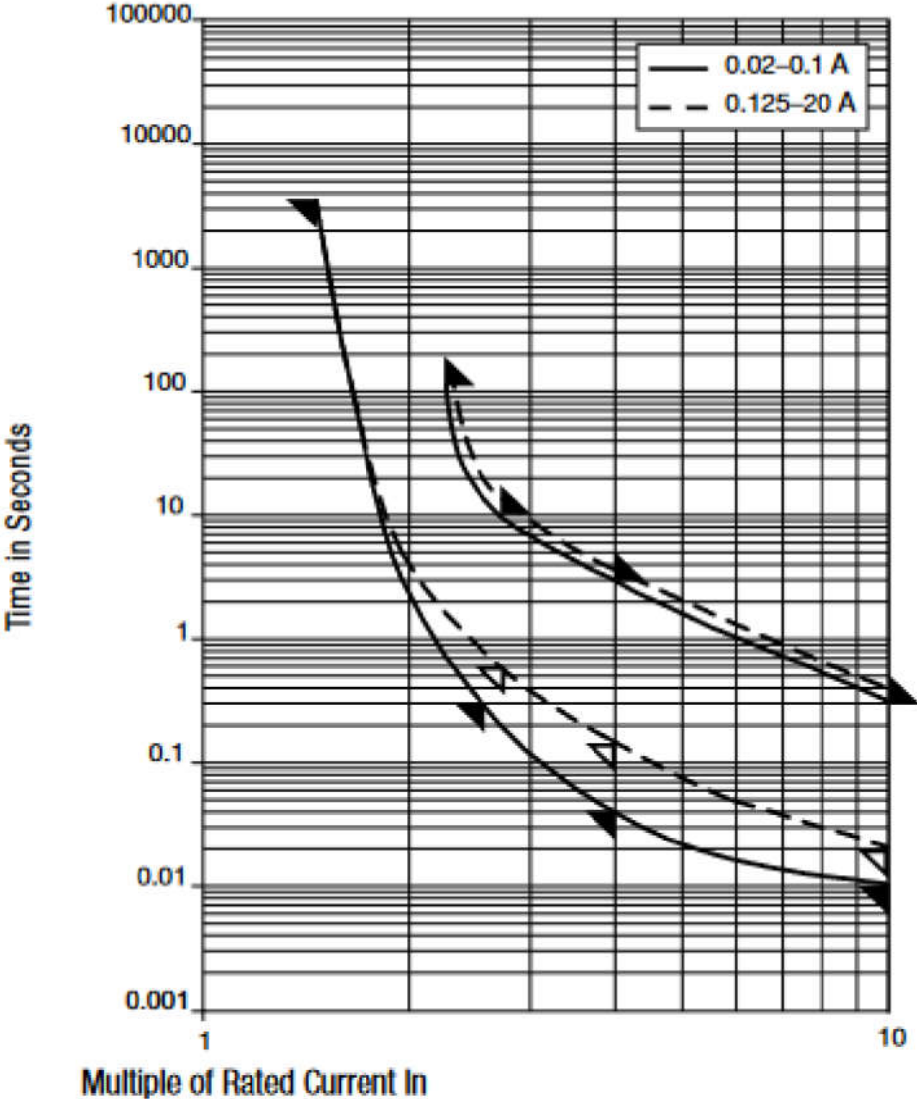

Time-Current-Curves

THIS DOCUMENT AND ITS CONTENTS ARE THE PROPRIETARY CONFIDENTIAL PROPERTY OF INTERPOWER CORPORATION. NO USE OR COPIES MAY BE MADE WITHOUT WRITTEN PERMISSION FROM INTERPOWER CORPORATION.

DIMENSIONS IN MILLIMETERS

TITLE Fuse Curves

DRAFT BY: DDF DATE: 5/21/24

PART NUMBER: 81412321

DRAFTING APPROVAL: DATE:

MATERIAL:

DO NOT SCALE

INTERPOWER CORPORATION

SHEET 1 OF 1

REV	CHANGE DESCRIPTION	DATE	INITIALS
A	New document for characteristic curves.	5/21/24	DDF