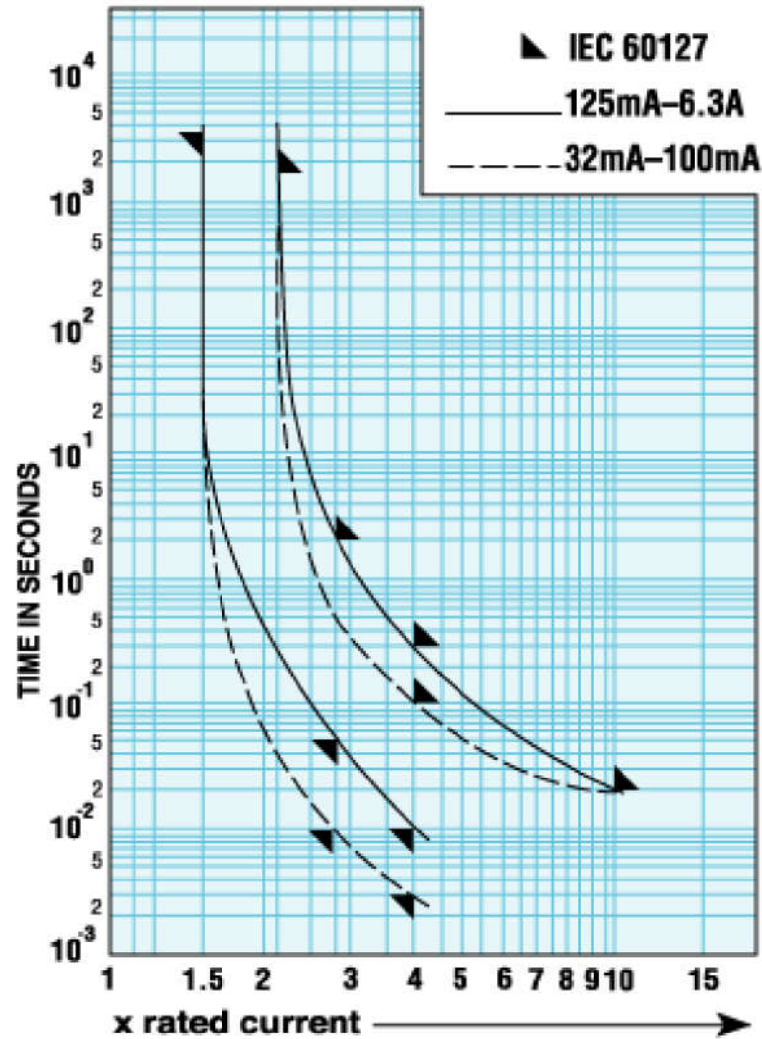

## Time-Current Graph: International 5x20mm Fuse Quick-Acting • Low Breaking Capacity

THIS DOCUMENT AND ITS CONTENTS ARE THE PROPRIETARY CONFIDENTIAL  
PROPERTY OF INTERPOWER CORPORATION. NO USE OR COPIES  
MAY BE MADE WITHOUT WRITTEN PERMISSION FROM INTERPOWER CORPORATION.

DIMENSIONS IN MILLIMETERS

TITLE Fuse Curves

DRAFT BY: DDF DATE: 5/21/24

PART NUMBER: 81411581

DRAFTING APPROVAL: DATE:

MATERIAL:

DO NOT SCALE

INTERPOWER CORPORATION

SHEET 1 OF 1

REV	CHANGE DESCRIPTION	DATE	INITIALS
A	New document for characteristic curves.	5/21/24	DDF