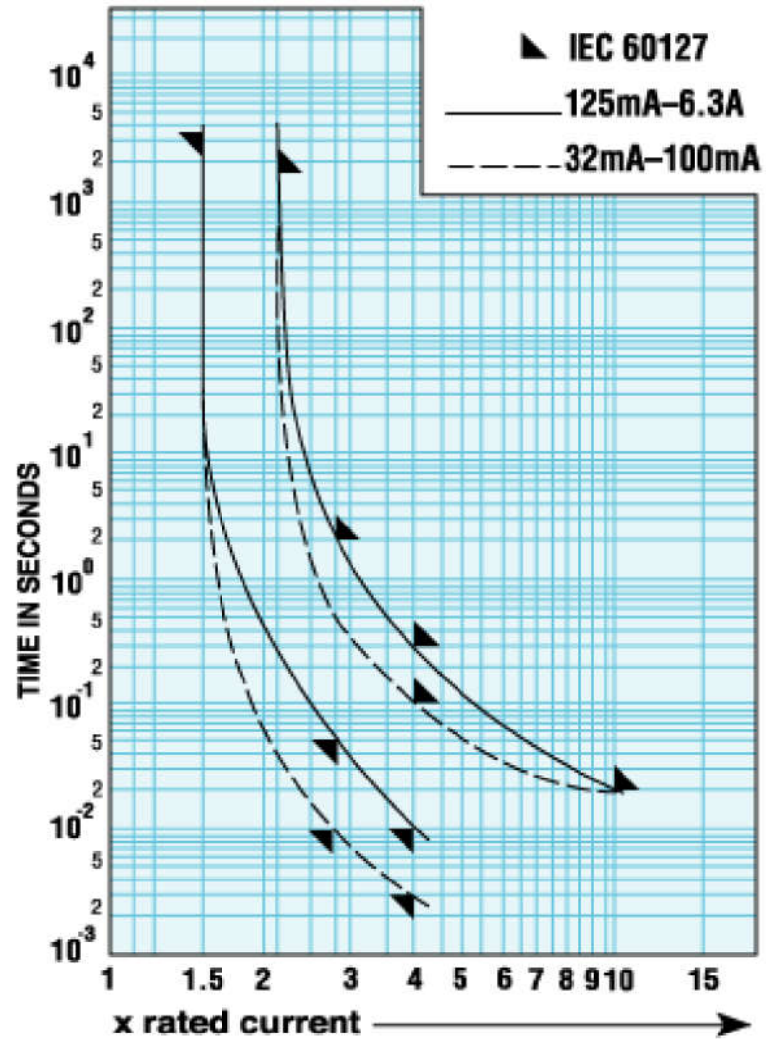

## Time-Current Graph: International 5x20mm Fuse Quick-Acting • Low Breaking Capacity

THIS DOCUMENT AND ITS CONTENTS ARE THE PROPRIETARY CONFIDENTIAL  
PROPERTY OF INTERPOWER CORPORATION. NO USE OR COPIES  
MAY BE MADE WITHOUT WRITTEN PERMISSION FROM INTERPOWER CORPORATION.

DIMENSIONS IN MILLIMETERS

TITLE Fuse Curves

DRAFT BY: DDF DATE: 5/21/24

PART NUMBER: 81411341

DRAFTING APPROVAL: DATE:

MATERIAL:

DO NOT SCALE

INTERPOWER CORPORATION

SHEET 1 OF 1

REV	CHANGE DESCRIPTION	DATE	INITIALS
A	New document for characteristic curves.	5/21/24	DDF