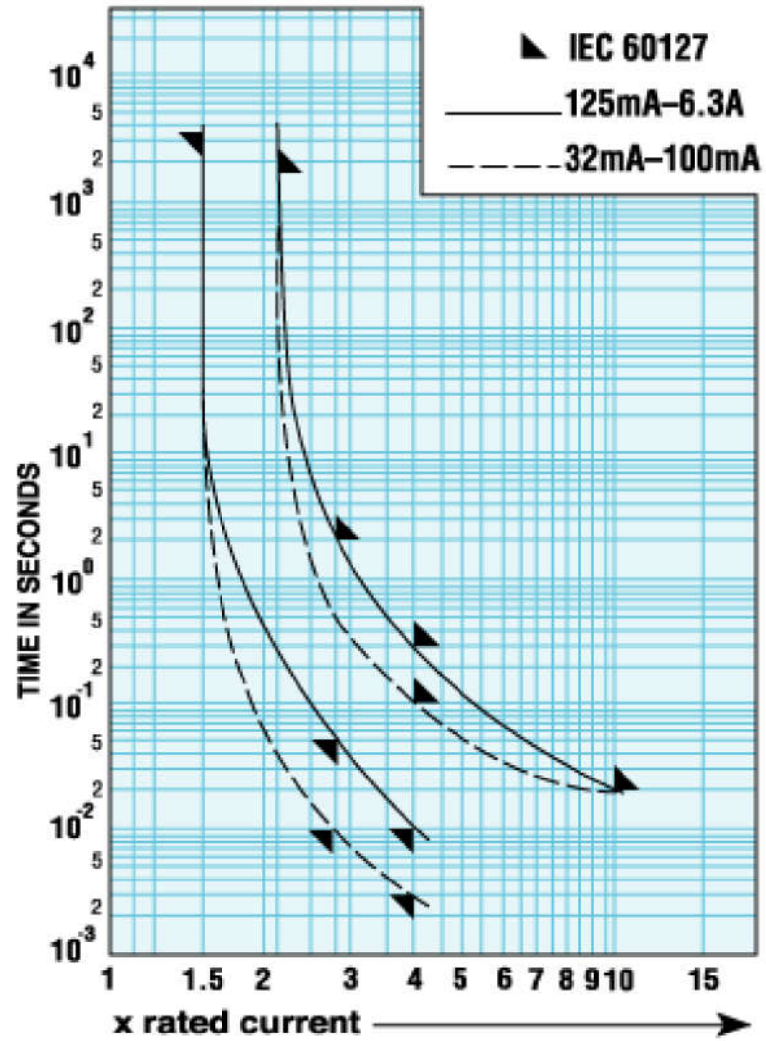

## Time-Current Graph: International 5x20mm Fuse Quick-Acting • Low Breaking Capacity

THIS DOCUMENT AND ITS CONTENTS ARE THE PROPRIETARY CONFIDENTIAL  
PROPERTY OF INTERPOWER CORPORATION. NO USE OR COPIES  
MAY BE MADE WITHOUT WRITTEN PERMISSION FROM INTERPOWER CORPORATION.

DIMENSIONS IN MILLIMETERS

TITLE Fuse Curves

DRAFT BY: DDF DATE: 5/21/24

PART NUMBER: 81411301

DRAFTING APPROVAL: DATE:

MATERIAL:

DO NOT SCALE

INTERPOWER CORPORATION

SHEET 1 OF 1

REV	CHANGE DESCRIPTION	DATE	INITIALS
A	New document for characteristic curves.	5/21/24	DDF