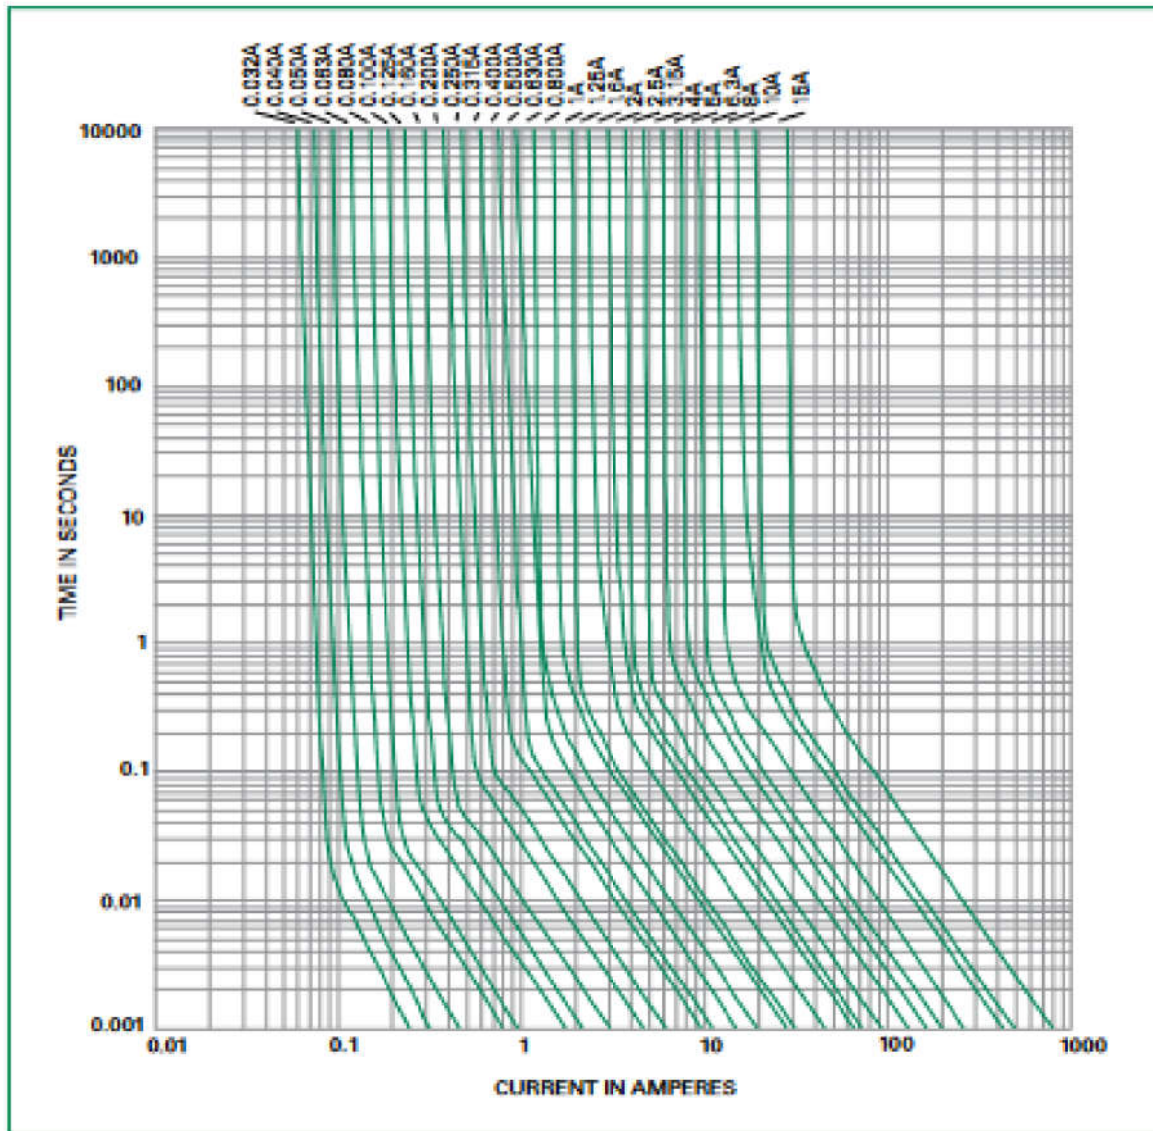

# Average Time Current Curves

THIS DOCUMENT AND ITS CONTENTS ARE THE PROPRIETARY CONFIDENTIAL PROPERTY OF INTERPOWER CORPORATION. NO USE OR COPIES MAY BE MADE WITHOUT WRITTEN PERMISSION FROM INTERPOWER CORPORATION.

DIMENSIONS IN MILLIMETERS

TITLE Fuse Curves

DRAFT BY: DDF DATE: 5/21/24

PART NUMBER: 81411221

DRAFTING APPROVAL: DATE:

REV	CHANGE DESCRIPTION	DATE	INITIALS
A	New document for characteristic curves.	5/21/24	DDF