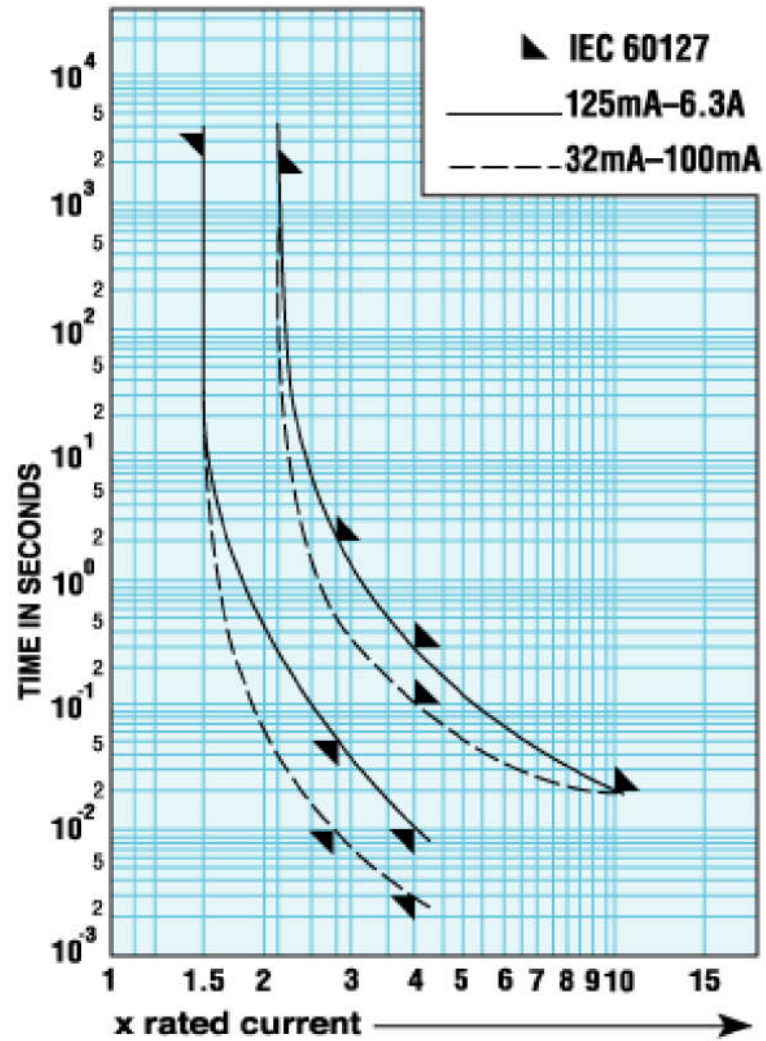

Time-Current Graph: International 5x20mm Fuse Quick-Acting • Low Breaking Capacity

THIS DOCUMENT AND ITS CONTENTS ARE THE PROPRIETARY CONFIDENTIAL PROPERTY OF INTERPOWER CORPORATION. NO USE OR COPIES MAY BE MADE WITHOUT WRITTEN PERMISSION FROM INTERPOWER CORPORATION.

DIMENSIONS IN MILLIMETERS

TITLE Fuse Curves

DRAFT BY: DDF DATE: 5/21/24

PART NUMBER: 81411101

A	New document for characteristic curves.	5/21/24	DDF
REV	CHANGE DESCRIPTION	DATE	INITIALS

MATERIAL: DO NOT SCALE SHEET 1 OF 1