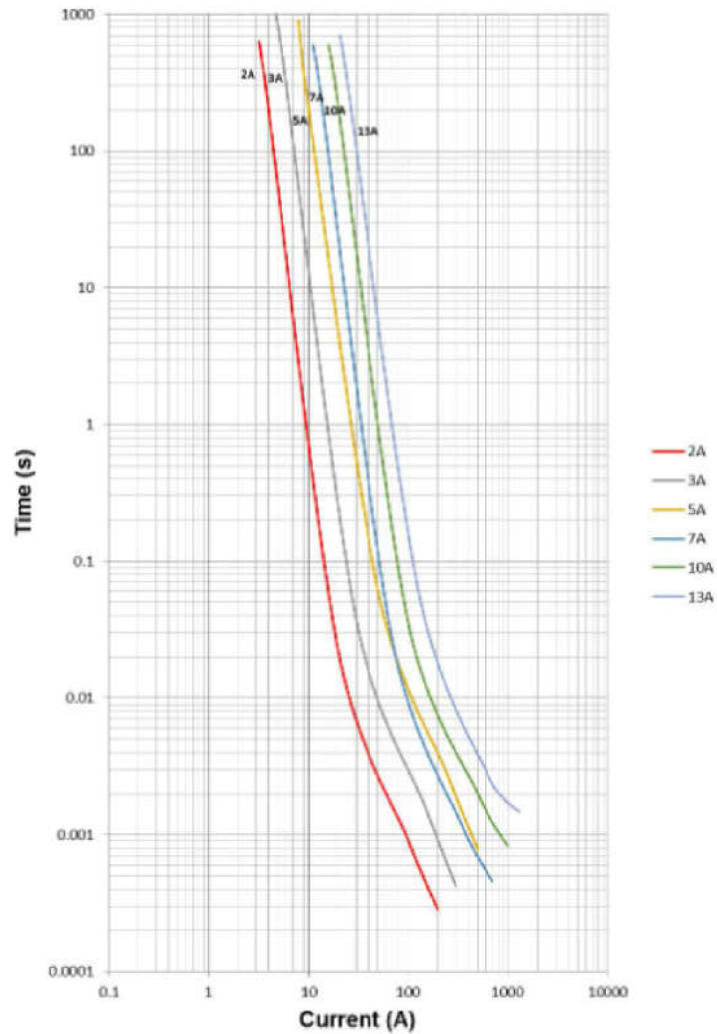

1/4" x 1.0" Fast/medium British plug top fuse

Time vs. current curve

THIS DOCUMENT AND ITS CONTENTS ARE THE PROPRIETARY CONFIDENTIAL PROPERTY OF INTERPOWER CORPORATION. NO USE OR COPIES MAY BE MADE WITHOUT WRITTEN PERMISSION FROM INTERPOWER CORPORATION.

DIMENSIONS IN MILLIMETERS

TITLE Fuse Curves

DRAFT BY: DDF DATE: 7/17/24

PART NUMBER: 81400990

DRAFTING APPROVAL: DATE:

REV	CHANGE DESCRIPTION	DATE	INITIALS
A	New document for characteristic curves.	7/17/24	DDF