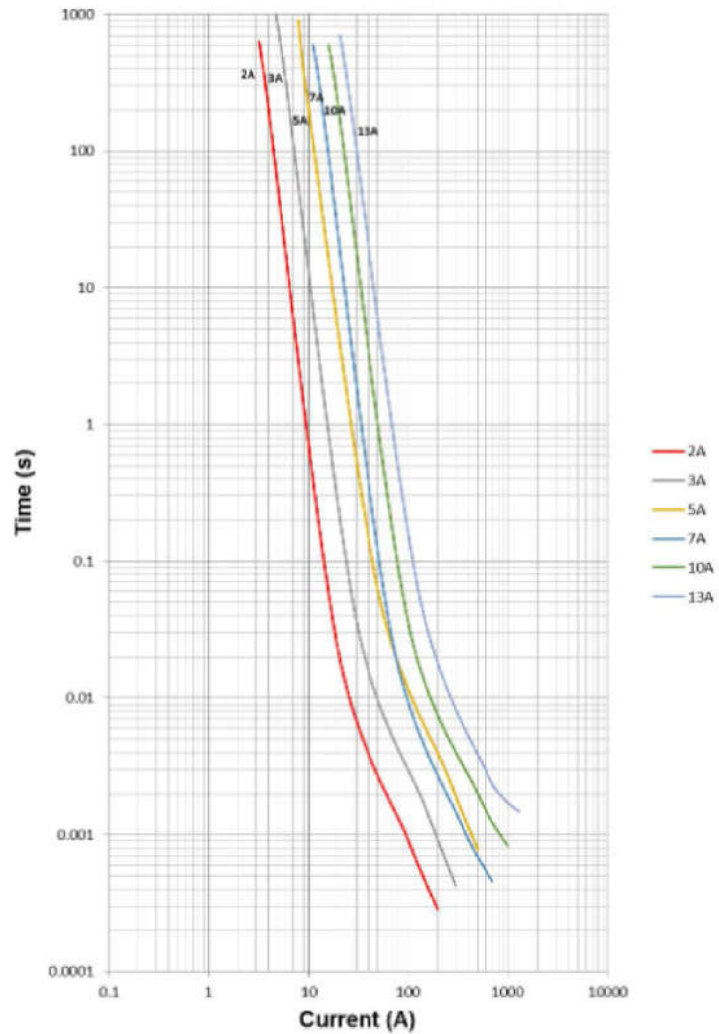

1/4" x 1.0" Fast/medium British plug top fuse

Time vs. current curve

THIS DOCUMENT AND ITS CONTENTS ARE THE PROPRIETARY CONFIDENTIAL PROPERTY OF INTERPOWER CORPORATION. NO USE OR COPIES MAY BE MADE WITHOUT WRITTEN PERMISSION FROM INTERPOWER CORPORATION.

DIMENSIONS IN MILLIMETERS

TITLE Fuse Curves

DRAFT BY: DDF DATE: 7/17/24

PART NUMBER: 81400890

DRAFTING APPROVAL: DATE:

MATERIAL:

DO NOT SCALE

INTERPOWER CORPORATION

SHEET 1 OF 1

REV	CHANGE DESCRIPTION	DATE	INITIALS
A	New document for characteristic curves.	7/17/24	DDF