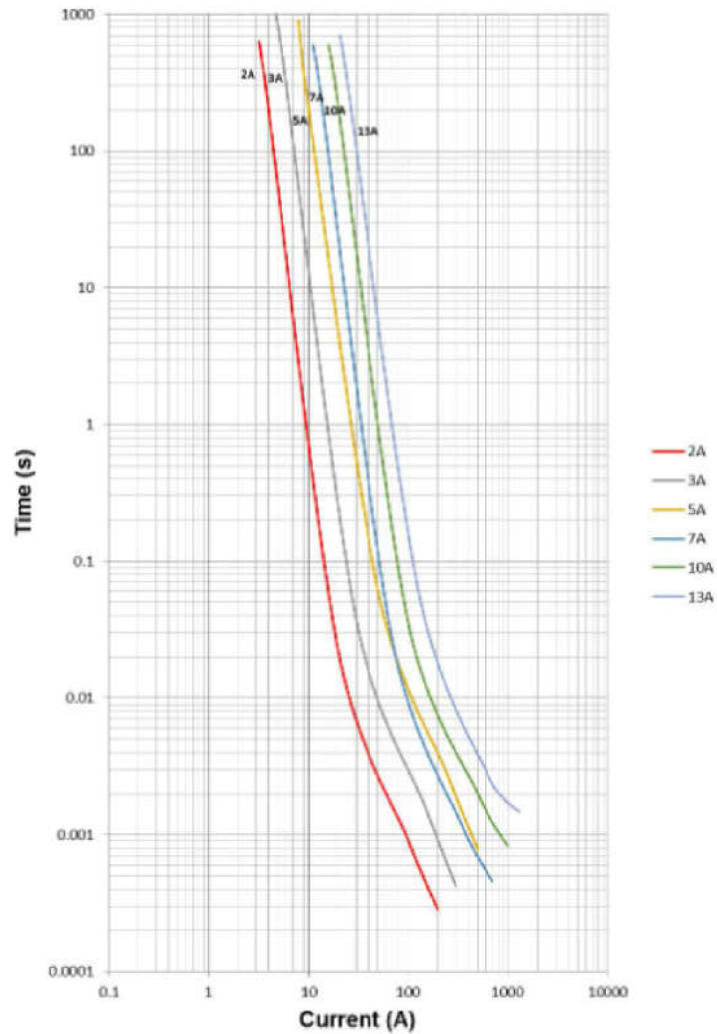

1/4" x 1.0" Fast/medium British plug top fuse

Time vs. current curve

THIS DOCUMENT AND ITS CONTENTS ARE THE PROPRIETARY CONFIDENTIAL PROPERTY OF INTERPOWER CORPORATION. NO USE OR COPIES MAY BE MADE WITHOUT WRITTEN PERMISSION FROM INTERPOWER CORPORATION.

DIMENSIONS IN MILLIMETERS

TITLE Fuse Curves

DRAFT BY: DDF DATE: 7/17/24

PART NUMBER: 81400790

DRAFTING APPROVAL: DATE:

MATERIAL:

DO NOT SCALE

INTERPOWER CORPORATION

SHEET 1 OF 1

REV	CHANGE DESCRIPTION	DATE	INITIALS
A	New document for characteristic curves.	7/17/24	DDF