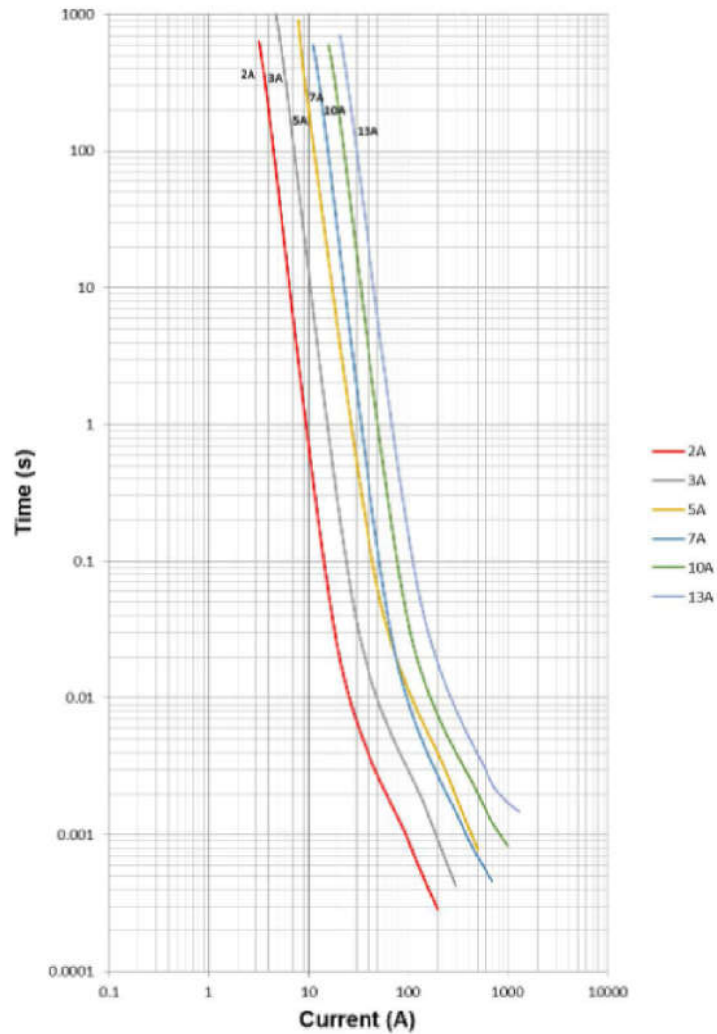

1/4" x 1.0" Fast/medium British plug top fuse

Time vs. current curve

THIS DOCUMENT AND ITS CONTENTS ARE THE PROPRIETARY CONFIDENTIAL PROPERTY OF INTERPOWER CORPORATION. NO USE OR COPIES MAY BE MADE WITHOUT WRITTEN PERMISSION FROM INTERPOWER CORPORATION.

DIMENSIONS IN MILLIMETERS

TITLE Fuse Curves

DRAFT BY: DDF DATE: 7/17/24

PART NUMBER: 81400590

DRAFTING APPROVAL: DATE:

MATERIAL:

DO NOT SCALE

INTERPOWER CORPORATION

SHEET 1 OF 1

REV	CHANGE DESCRIPTION	DATE	INITIALS
A	New document for characteristic curves.	7/17/24	DDF