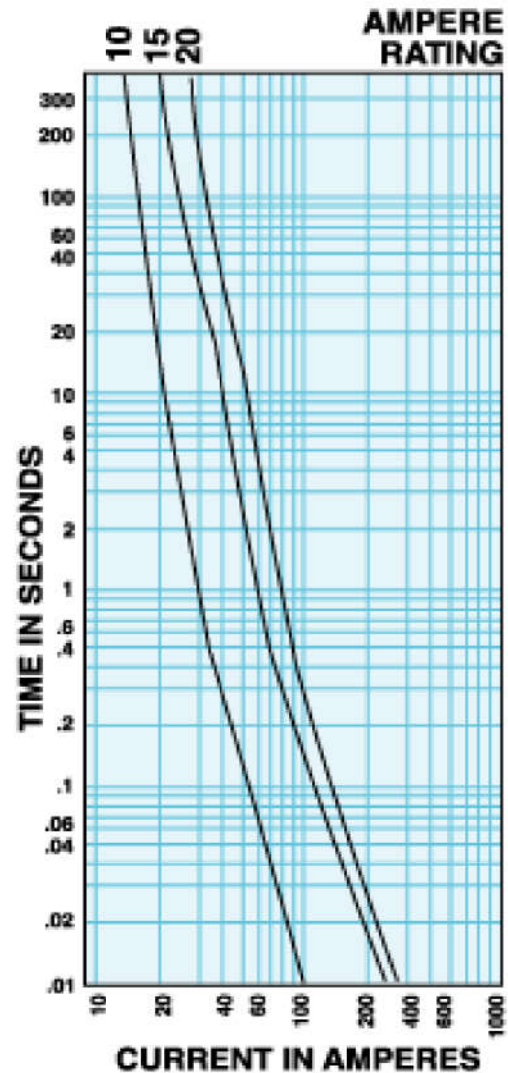

Time-Current Graph: North American 1/4x1 1/4" Fuse Fast-Acting • Glass

THIS DOCUMENT AND ITS CONTENTS ARE THE PROPRIETARY CONFIDENTIAL
PROPERTY OF INTERPOWER CORPORATION. NO USE OR COPIES
MAY BE MADE WITHOUT WRITTEN PERMISSION FROM INTERPOWER CORPORATION.

DIMENSIONS IN MILLIMETERS

TITLE Fuse Curves

DRAFT BY: DDF DATE: 5/21/24

PART NUMBER: 813MDA-8

DRAFTING APPROVAL:

DATE:

MATERIAL:

DO NOT SCALE