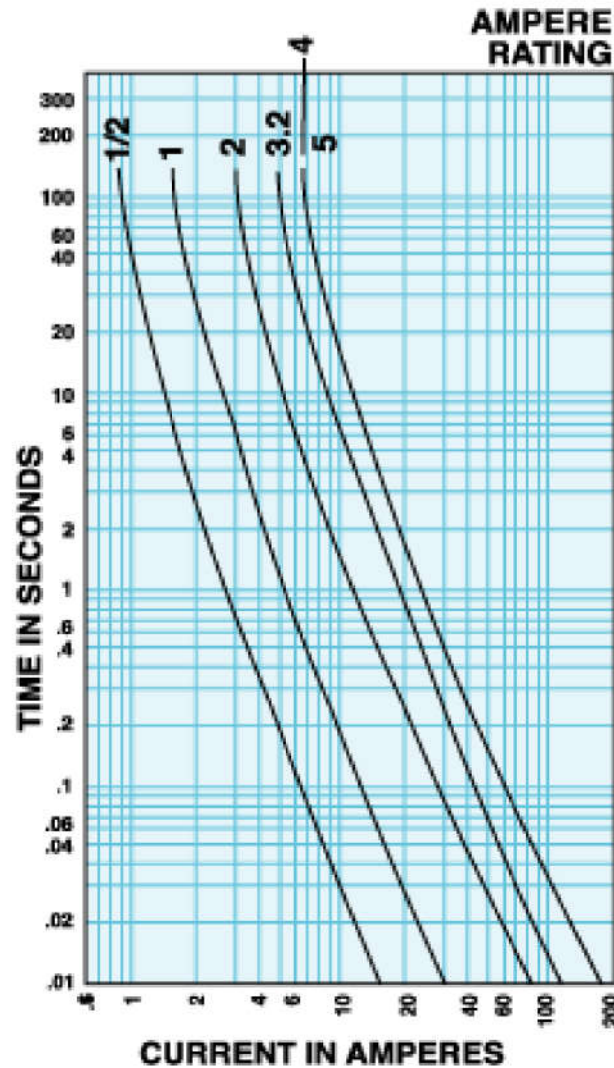

Time-Current Graph: North American 1/4x1 1/4" Fuse Fast-Acting • Glass

THIS DOCUMENT AND ITS CONTENTS ARE THE PROPRIETARY CONFIDENTIAL
PROPERTY OF INTERPOWER CORPORATION. NO USE OR COPIES
MAY BE MADE WITHOUT WRITTEN PERMISSION FROM INTERPOWER CORPORATION.

DIMENSIONS IN MILLIMETERS

TITLE Fuse Curves

DRAFT BY: DDF DATE: 5/21/24

PART NUMBER: 813MDA-8

DRAFTING APPROVAL:

DATE:

MATERIAL:

DO NOT SCALE