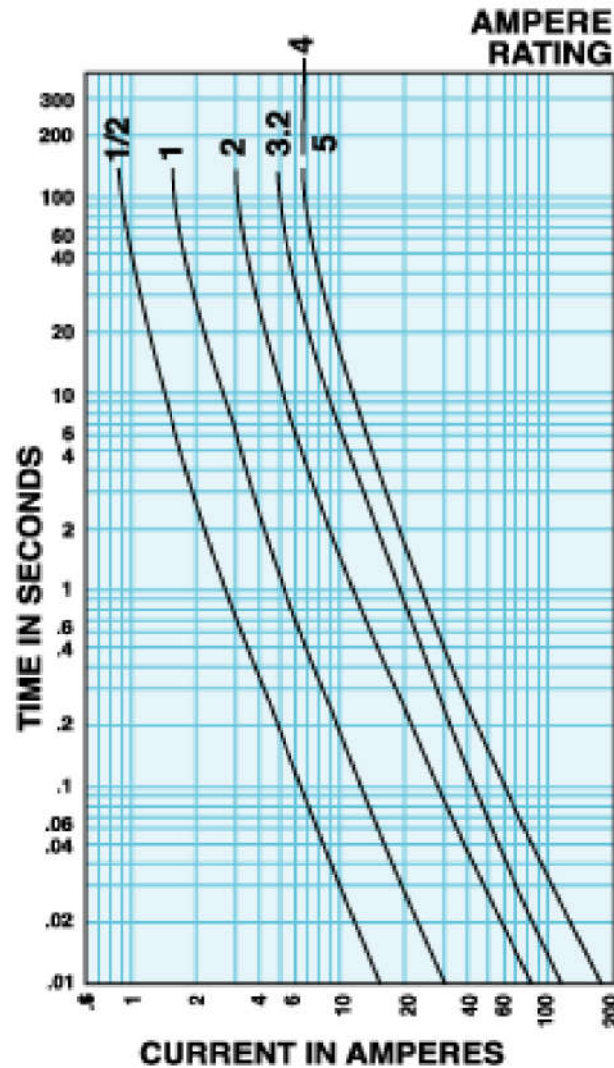

# Time-Current Graph: North American 1/4x1 1/4" Fuse Fast-Acting • Glass

THIS DOCUMENT AND ITS CONTENTS ARE THE PROPRIETARY CONFIDENTIAL PROPERTY OF INTERPOWER CORPORATION. NO USE OR COPIES MAY BE MADE WITHOUT WRITTEN PERMISSION FROM INTERPOWER CORPORATION.

DIMENSIONS IN MILLIMETERS

TITLE Fuse Curves

DRAFT BY: DDF DATE: 5/21/24

PART NUMBER: 813MDA-7

DRAFTING APPROVAL:

DATE:

MATERIAL:

DO NOT SCALE