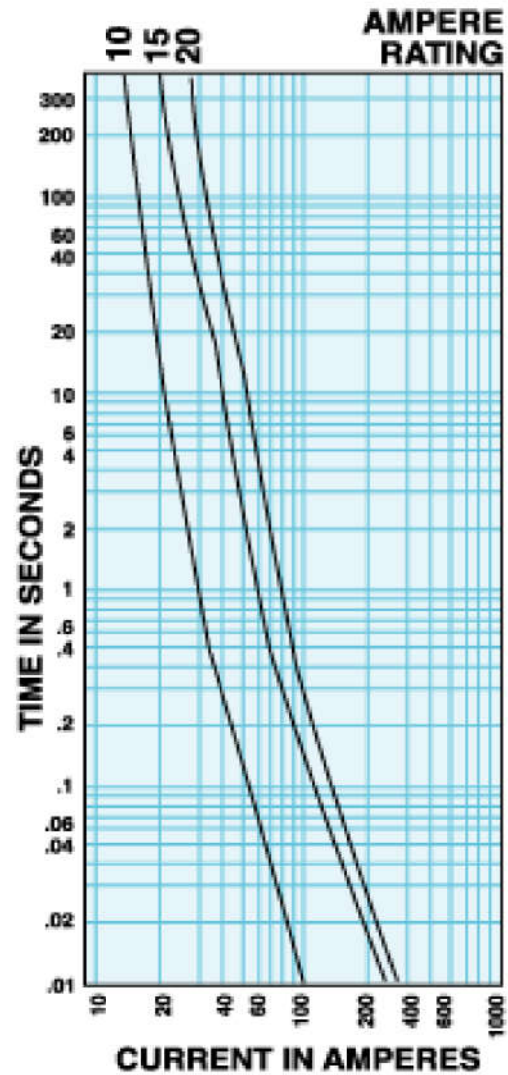

# Time-Current Graph: North American 1/4x1 1/4" Fuse Fast-Acting • Glass

THIS DOCUMENT AND ITS CONTENTS ARE THE PROPRIETARY CONFIDENTIAL PROPERTY OF INTERPOWER CORPORATION. NO USE OR COPIES MAY BE MADE WITHOUT WRITTEN PERMISSION FROM INTERPOWER CORPORATION.

DIMENSIONS IN MILLIMETERS

TITLE Fuse Curves

DRAFT BY: DDF DATE: 5/21/24

PART NUMBER: 813MDA-7

DRAFTING APPROVAL:

DATE:

MATERIAL:

DO NOT SCALE