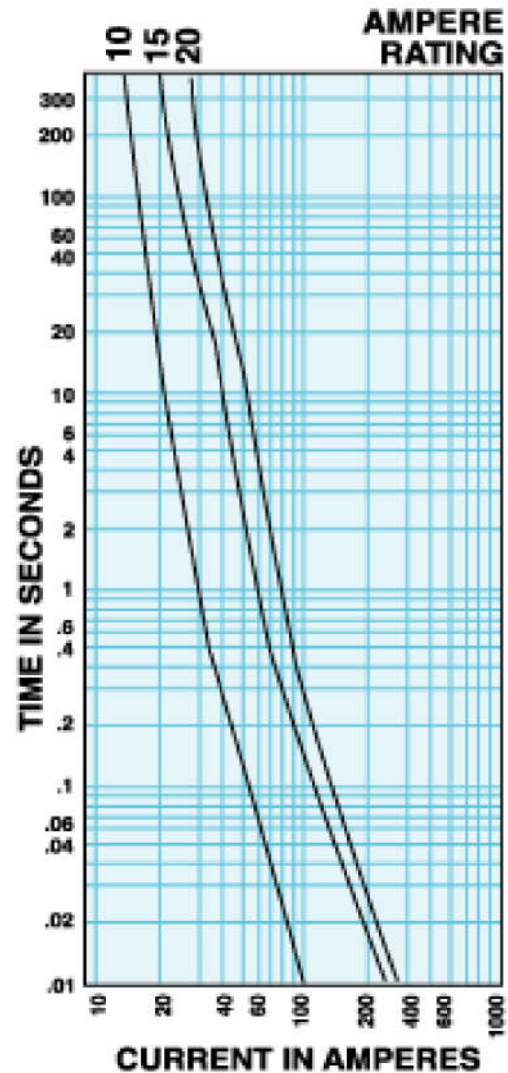

# Time-Current Graph: North American 1/4x1 1/4" Fuse Fast-Acting • Glass

THIS DOCUMENT AND ITS CONTENTS ARE THE PROPRIETARY CONFIDENTIAL PROPERTY OF INTERPOWER CORPORATION. NO USE OR COPIES MAY BE MADE WITHOUT WRITTEN PERMISSION FROM INTERPOWER CORPORATION.

DIMENSIONS IN MILLIMETERS

TITLE Fuse Curves

DRAFT BY: DDF DATE: 5/21/24

PART NUMBER: 813MDA-4

DRAFTING APPROVAL:

DATE:

MATERIAL:

DO NOT SCALE