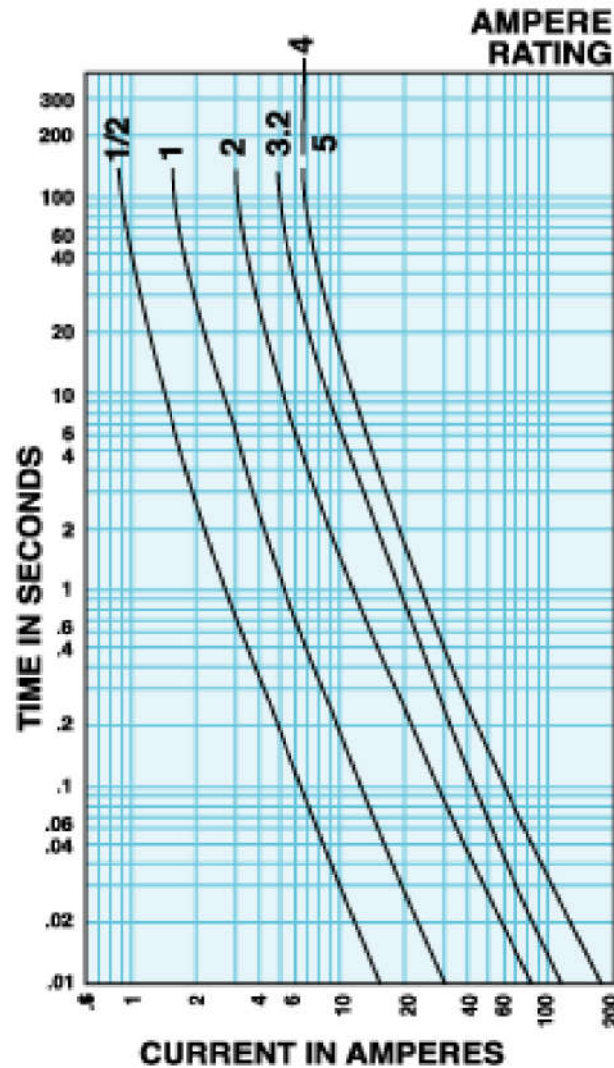

# Time-Current Graph: North American 1/4x1 1/4" Fuse Fast-Acting • Glass

THIS DOCUMENT AND ITS CONTENTS ARE THE PROPRIETARY CONFIDENTIAL PROPERTY OF INTERPOWER CORPORATION. NO USE OR COPIES MAY BE MADE WITHOUT WRITTEN PERMISSION FROM INTERPOWER CORPORATION.

DIMENSIONS IN MILLIMETERS

TITLE Fuse Curves

DRAFT BY: DDF DATE: 5/21/24

PART NUMBER: 813MDA-4

DRAFTING APPROVAL:

DATE:

MATERIAL:

DO NOT SCALE