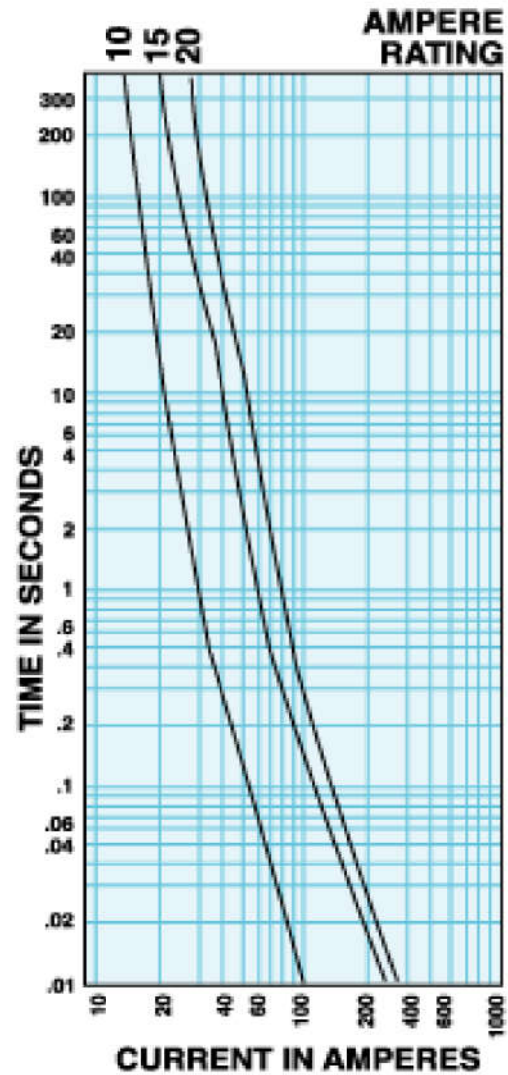

Time-Current Graph: North American 1/4x1 1/4" Fuse Fast-Acting • Glass

THIS DOCUMENT AND ITS CONTENTS ARE THE PROPRIETARY CONFIDENTIAL PROPERTY OF INTERPOWER CORPORATION. NO USE OR COPIES MAY BE MADE WITHOUT WRITTEN PERMISSION FROM INTERPOWER CORPORATION.

DIMENSIONS IN MILLIMETERS

TITLE Fuse Curves

DRAFT BY: DDF DATE: 5/21/24

PART NUMBER: 813MDA-3

DRAFTING APPROVAL:

DATE:

MATERIAL:

DO NOT SCALE