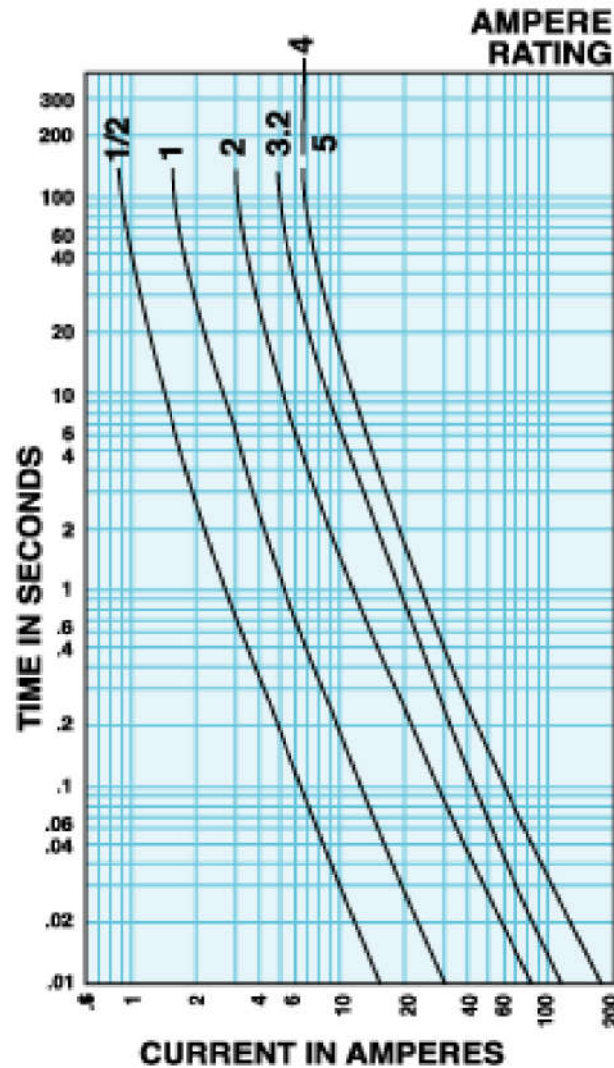

Time-Current Graph: North American 1/4x1 1/4" Fuse Fast-Acting • Glass

THIS DOCUMENT AND ITS CONTENTS ARE THE PROPRIETARY CONFIDENTIAL PROPERTY OF INTERPOWER CORPORATION. NO USE OR COPIES MAY BE MADE WITHOUT WRITTEN PERMISSION FROM INTERPOWER CORPORATION.

DIMENSIONS IN MILLIMETERS

TITLE Fuse Curves

DRAFT BY: DDF DATE: 5/21/24

PART NUMBER: 813MDA-3

DRAFTING APPROVAL:

DATE:

MATERIAL:

DO NOT SCALE