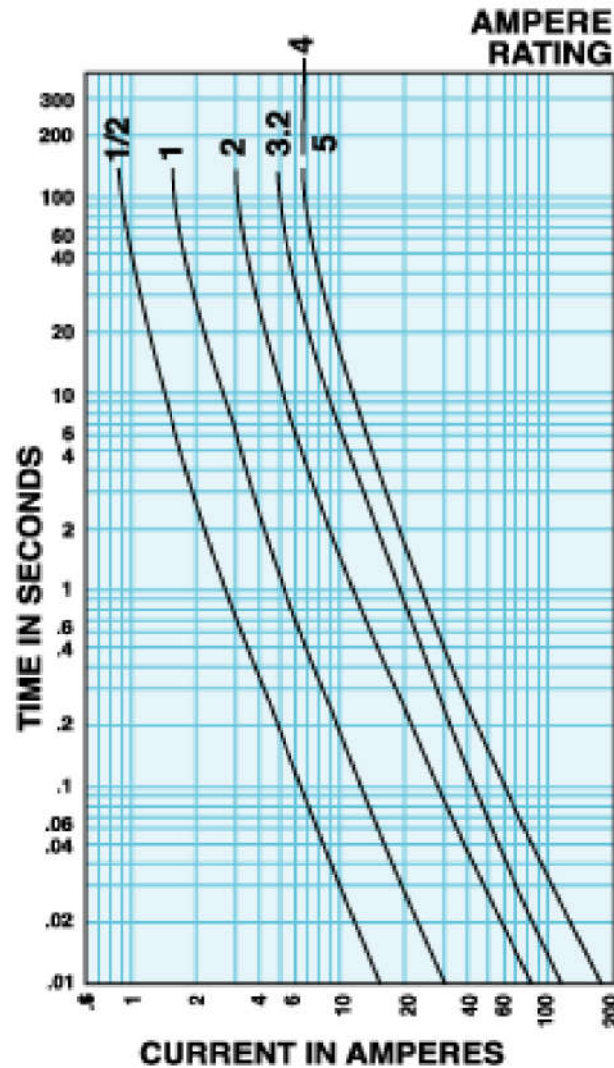

Time-Current Graph: North American 1/4x1 1/4" Fuse Fast-Acting • Glass

THIS DOCUMENT AND ITS CONTENTS ARE THE PROPRIETARY CONFIDENTIAL
PROPERTY OF INTERPOWER CORPORATION. NO USE OR COPIES
MAY BE MADE WITHOUT WRITTEN PERMISSION FROM INTERPOWER CORPORATION.

DIMENSIONS IN MILLIMETERS

TITLE Fuse Curves

DRAFT BY: DDF DATE: 5/21/24

PART NUMBER: 813MDA-20

DRAFTING APPROVAL:

DATE:

MATERIAL:

DO NOT SCALE