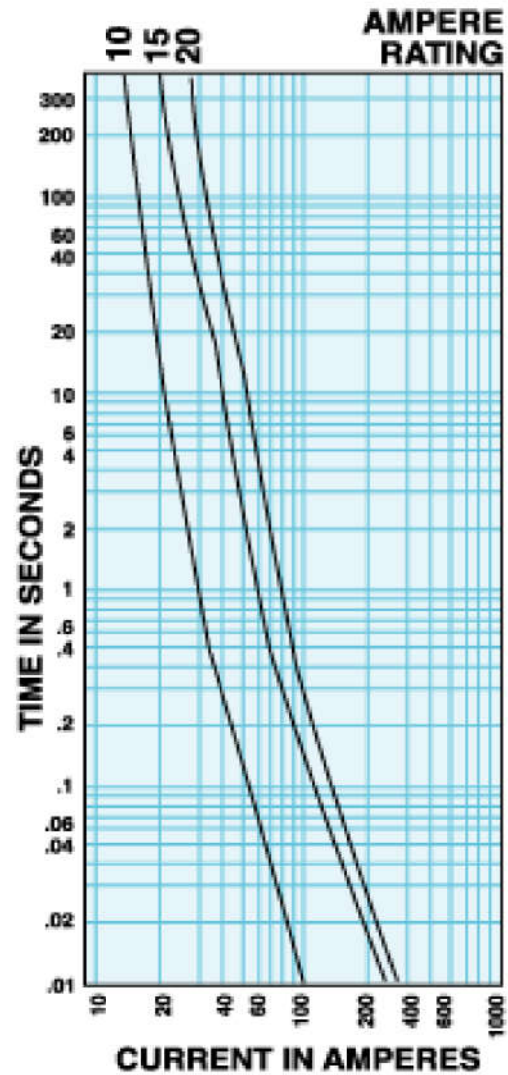

Time-Current Graph: North American 1/4x1 1/4" Fuse Fast-Acting • Glass

THIS DOCUMENT AND ITS CONTENTS ARE THE PROPRIETARY CONFIDENTIAL
PROPERTY OF INTERPOWER CORPORATION. NO USE OR COPIES
MAY BE MADE WITHOUT WRITTEN PERMISSION FROM INTERPOWER CORPORATION.

DIMENSIONS IN MILLIMETERS

TITLE Fuse Curves

DRAFT BY: DDF DATE: 5/21/24

PART NUMBER: 813MDA-20

DRAFTING APPROVAL:

DATE:

MATERIAL:

DO NOT SCALE