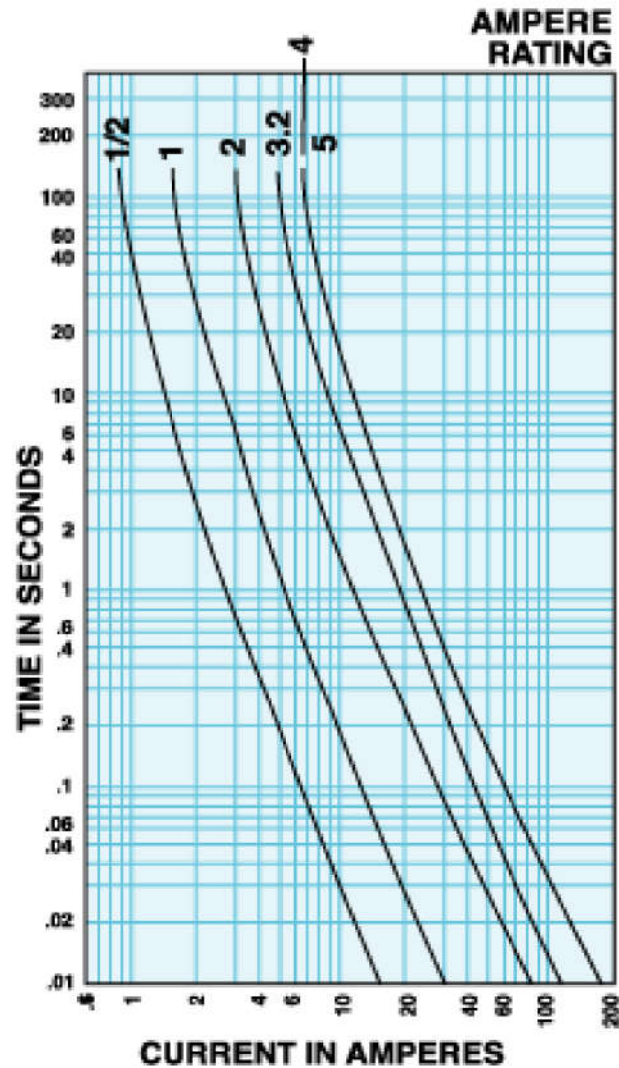

Time-Current Graph: North American 1/4x1 1/4" Fuse Fast-Acting • Glass

THIS DOCUMENT AND ITS CONTENTS ARE THE PROPRIETARY CONFIDENTIAL PROPERTY OF INTERPOWER CORPORATION. NO USE OR COPIES MAY BE MADE WITHOUT WRITTEN PERMISSION FROM INTERPOWER CORPORATION.

DIMENSIONS IN MILLIMETERS

TITLE Fuse Curves

DRAFT BY: DDF DATE: 5/21/24

PART NUMBER: 813MDA-15

DRAFTING APPROVAL:

DATE:

MATERIAL:

DO NOT SCALE

INTERPOWER CORPORATION

SHEET 1 OF 1

REV	CHANGE DESCRIPTION	DATE	INITIALS
A	New document for characteristic curves.	5/21/24	DDF