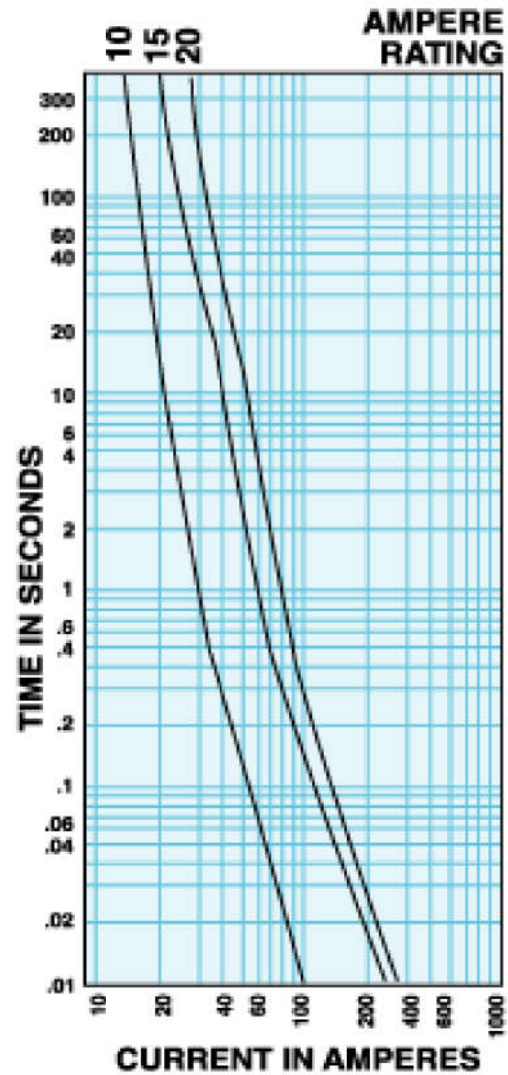

Time-Current Graph: North American 1/4x1 1/4" Fuse Fast-Acting • Glass

THIS DOCUMENT AND ITS CONTENTS ARE THE PROPRIETARY CONFIDENTIAL PROPERTY OF INTERPOWER CORPORATION. NO USE OR COPIES MAY BE MADE WITHOUT WRITTEN PERMISSION FROM INTERPOWER CORPORATION.

DIMENSIONS IN MILLIMETERS

TITLE Fuse Curves

DRAFT BY: DDF DATE: 5/21/24

PART NUMBER: 813MDA-15

DRAFTING APPROVAL:

DATE:

MATERIAL:

DO NOT SCALE

INTERPOWER CORPORATION

SHEET 1 OF 1

REV	CHANGE DESCRIPTION	DATE	INITIALS
A	New document for characteristic curves.	5/21/24	DDF