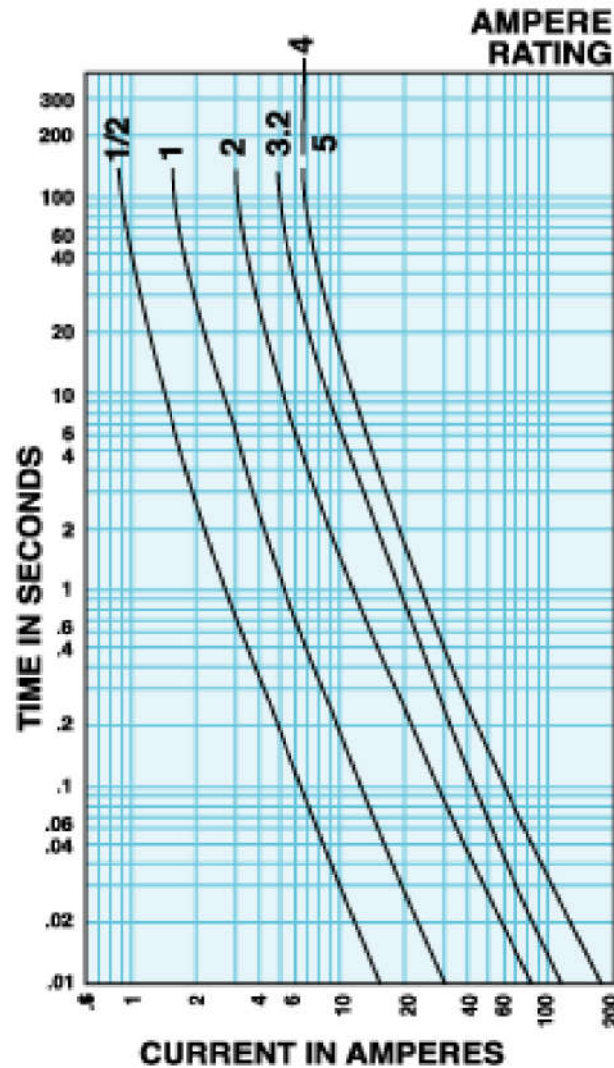

Time-Current Graph: North American 1/4x1 1/4" Fuse Fast-Acting • Glass

THIS DOCUMENT AND ITS CONTENTS ARE THE PROPRIETARY CONFIDENTIAL
PROPERTY OF INTERPOWER CORPORATION. NO USE OR COPIES
MAY BE MADE WITHOUT WRITTEN PERMISSION FROM INTERPOWER CORPORATION.

DIMENSIONS IN MILLIMETERS

TITLE Fuse Curves

DRAFT BY: DDF DATE: 5/21/24

PART NUMBER: 813MDA-12

DRAFTING APPROVAL:

DATE:

MATERIAL:

DO NOT SCALE