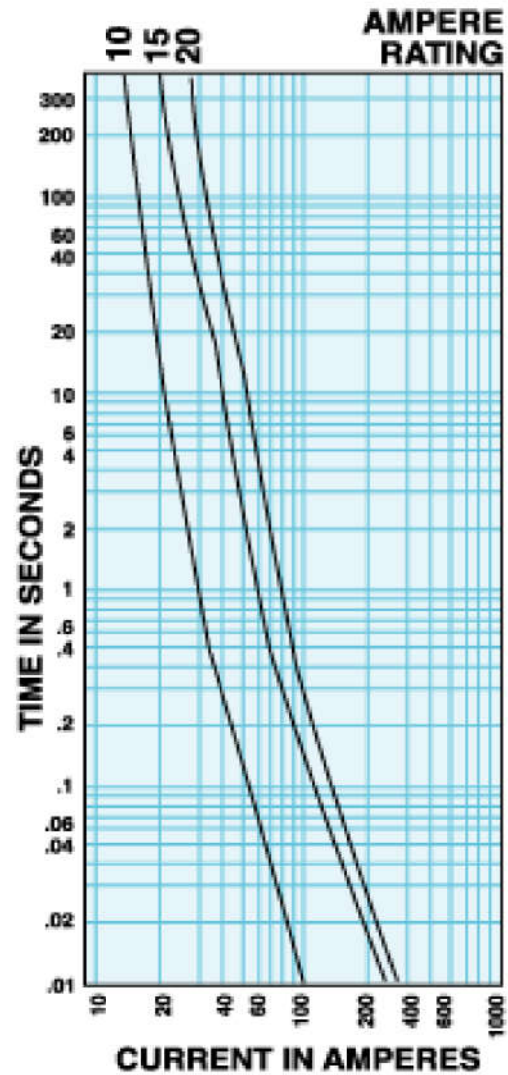

Time-Current Graph: North American 1/4x1 1/4" Fuse Fast-Acting • Glass

THIS DOCUMENT AND ITS CONTENTS ARE THE PROPRIETARY CONFIDENTIAL
PROPERTY OF INTERPOWER CORPORATION. NO USE OR COPIES
MAY BE MADE WITHOUT WRITTEN PERMISSION FROM INTERPOWER CORPORATION.

DIMENSIONS IN MILLIMETERS

TITLE Fuse Curves

DRAFT BY: DDF DATE: 5/21/24

PART NUMBER: 813MDA-12

DRAFTING APPROVAL:

DATE:

MATERIAL:

DO NOT SCALE