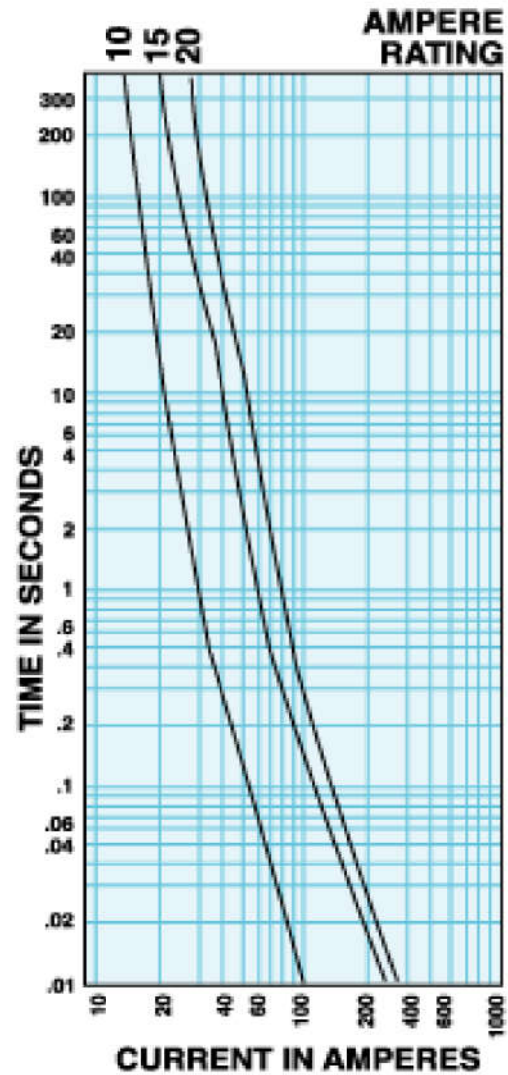

Time-Current Graph: North American 1/4x1 1/4" Fuse Fast-Acting • Glass

THIS DOCUMENT AND ITS CONTENTS ARE THE PROPRIETARY CONFIDENTIAL
PROPERTY OF INTERPOWER CORPORATION. NO USE OR COPIES
MAY BE MADE WITHOUT WRITTEN PERMISSION FROM INTERPOWER CORPORATION.

DIMENSIONS IN MILLIMETERS

TITLE Fuse Curves

DRAFT BY: DDF DATE: 5/21/24

PART NUMBER: 813MDA-10

DRAFTING APPROVAL:

DATE:

MATERIAL:

DO NOT SCALE