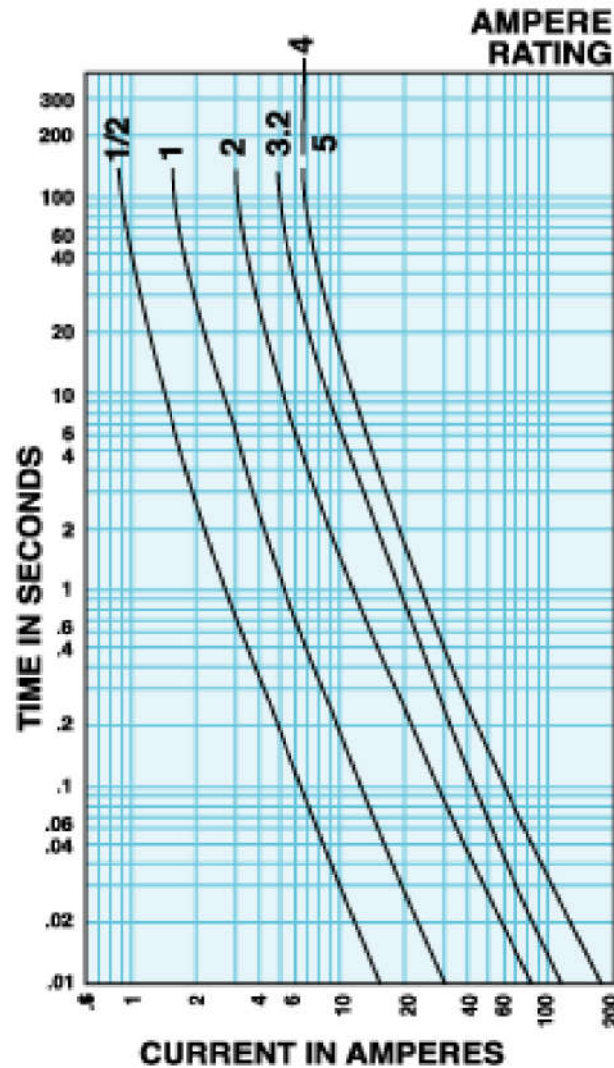

Time-Current Graph: North American 1/4x1 1/4" Fuse Fast-Acting • Glass

THIS DOCUMENT AND ITS CONTENTS ARE THE PROPRIETARY CONFIDENTIAL
PROPERTY OF INTERPOWER CORPORATION. NO USE OR COPIES
MAY BE MADE WITHOUT WRITTEN PERMISSION FROM INTERPOWER CORPORATION.

DIMENSIONS IN MILLIMETERS

TITLE Fuse Curves

DRAFT BY: DDF DATE: 5/21/24

PART NUMBER: 813MDA-10

DRAFTING APPROVAL:

DATE:

MATERIAL:

DO NOT SCALE