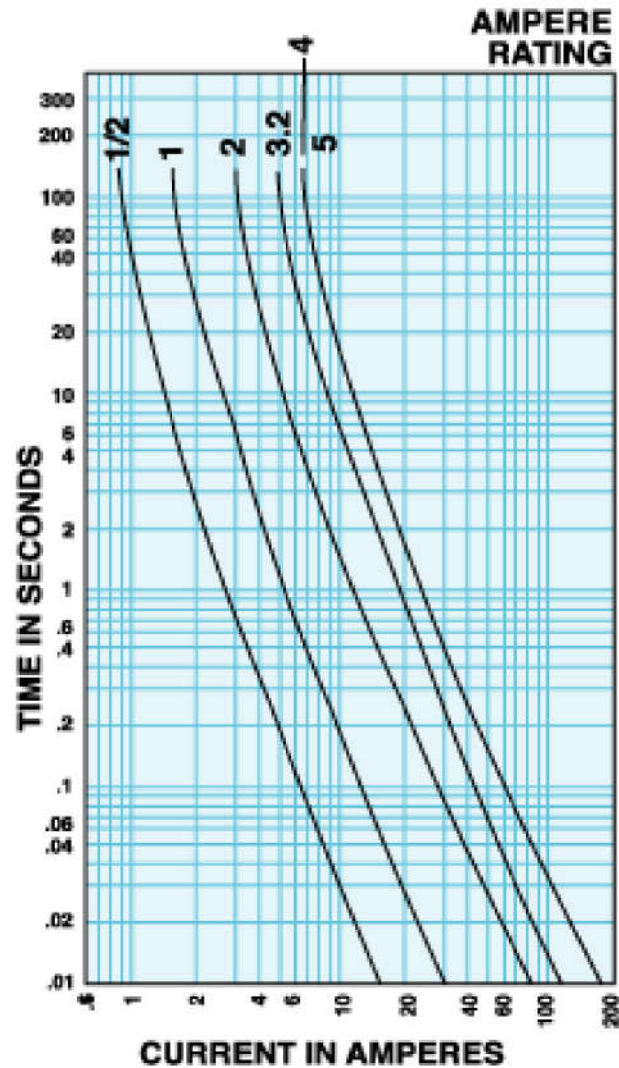

Time-Current Graph: North American 1/4x1 1/4" Fuse Fast-Acting • Glass

THIS DOCUMENT AND ITS CONTENTS ARE THE PROPRIETARY CONFIDENTIAL
PROPERTY OF INTERPOWER CORPORATION. NO USE OR COPIES
MAY BE MADE WITHOUT WRITTEN PERMISSION FROM INTERPOWER CORPORATION.

DIMENSIONS IN MILLIMETERS

TITLE Fuse Curves

DRAFT BY: DDF DATE: 5/21/24

PART NUMBER: 813MDA-1

DRAFTING APPROVAL:

DATE:

MATERIAL:

DO NOT SCALE