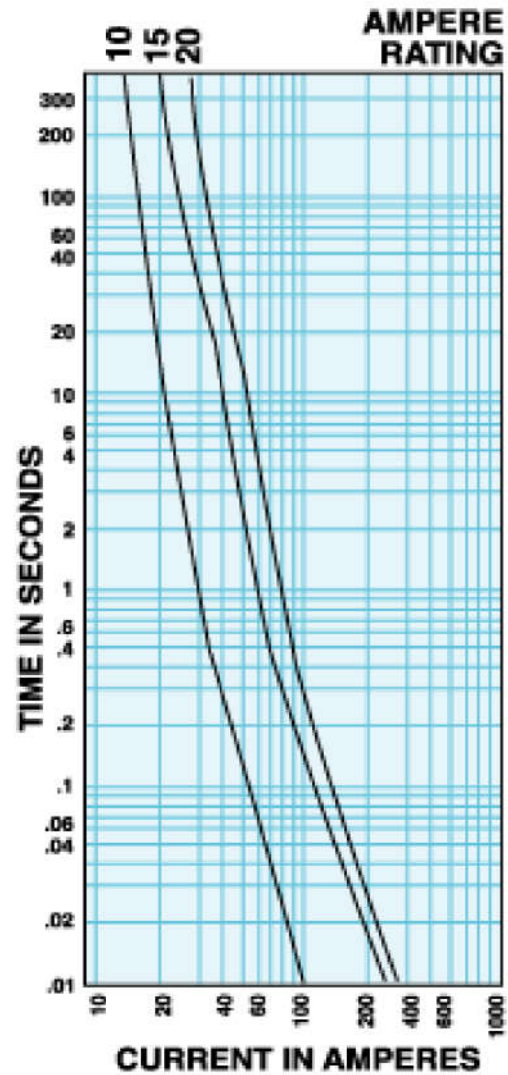

Time-Current Graph: North American 1/4x1 1/4" Fuse Fast-Acting • Glass

THIS DOCUMENT AND ITS CONTENTS ARE THE PROPRIETARY CONFIDENTIAL
PROPERTY OF INTERPOWER CORPORATION. NO USE OR COPIES
MAY BE MADE WITHOUT WRITTEN PERMISSION FROM INTERPOWER CORPORATION.

DIMENSIONS IN MILLIMETERS

TITLE Fuse Curves

DRAFT BY: DDF DATE: 5/21/24

PART NUMBER: 813MDA-1

DRAFTING APPROVAL:

DATE:

MATERIAL:

DO NOT SCALE