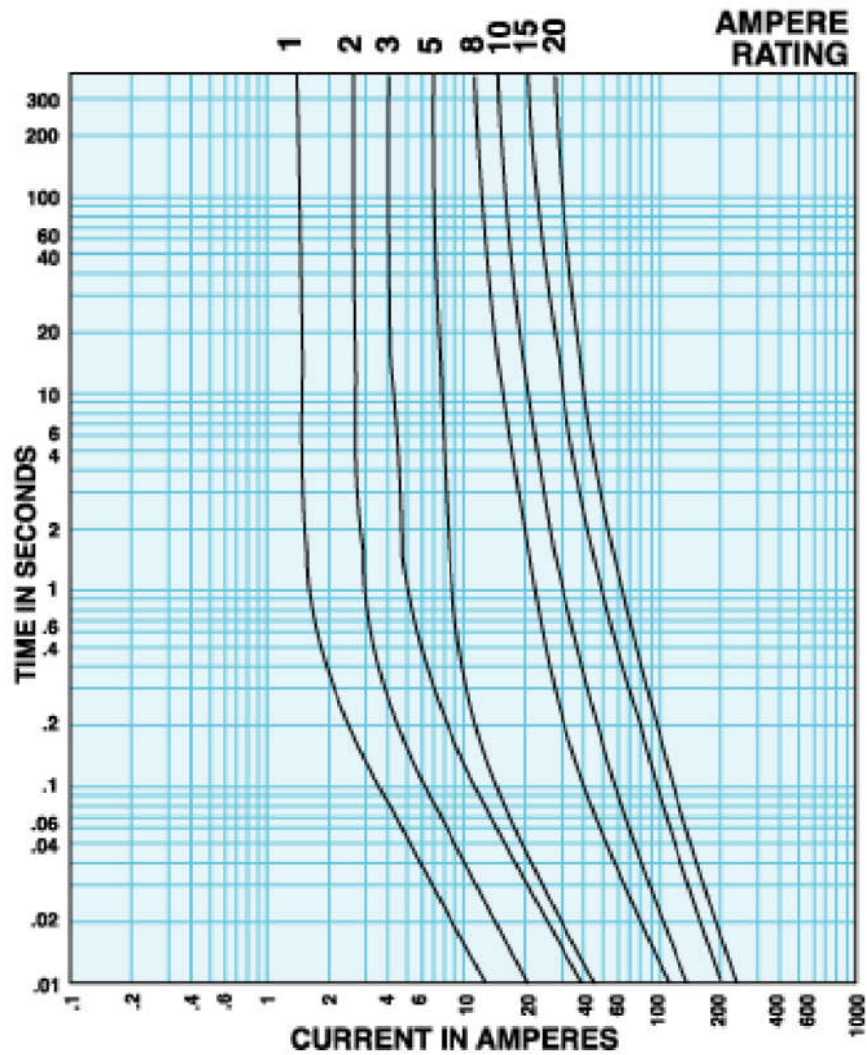

Time-Current Graph: North American 1/4x1 1/4" Fuse Fast-Acting • Ceramic/sand

THIS DOCUMENT AND ITS CONTENTS ARE THE PROPRIETARY CONFIDENTIAL PROPERTY OF INTERPOWER CORPORATION. NO USE OR COPIES MAY BE MADE WITHOUT WRITTEN PERMISSION FROM INTERPOWER CORPORATION.

DIMENSIONS IN MILLIMETERS

TITLE Fuse Curves

DRAFT BY: DDF DATE: 5/21/24

PART NUMBER: 813ABC-8

DRAFTING APPROVAL: DATE:

MATERIAL:

DO NOT SCALE

INTERPOWER CORPORATION

SHEET 1 OF 1

REV	CHANGE DESCRIPTION	DATE	INITIALS
A	New document for characteristic curves.	5/21/24	DDF