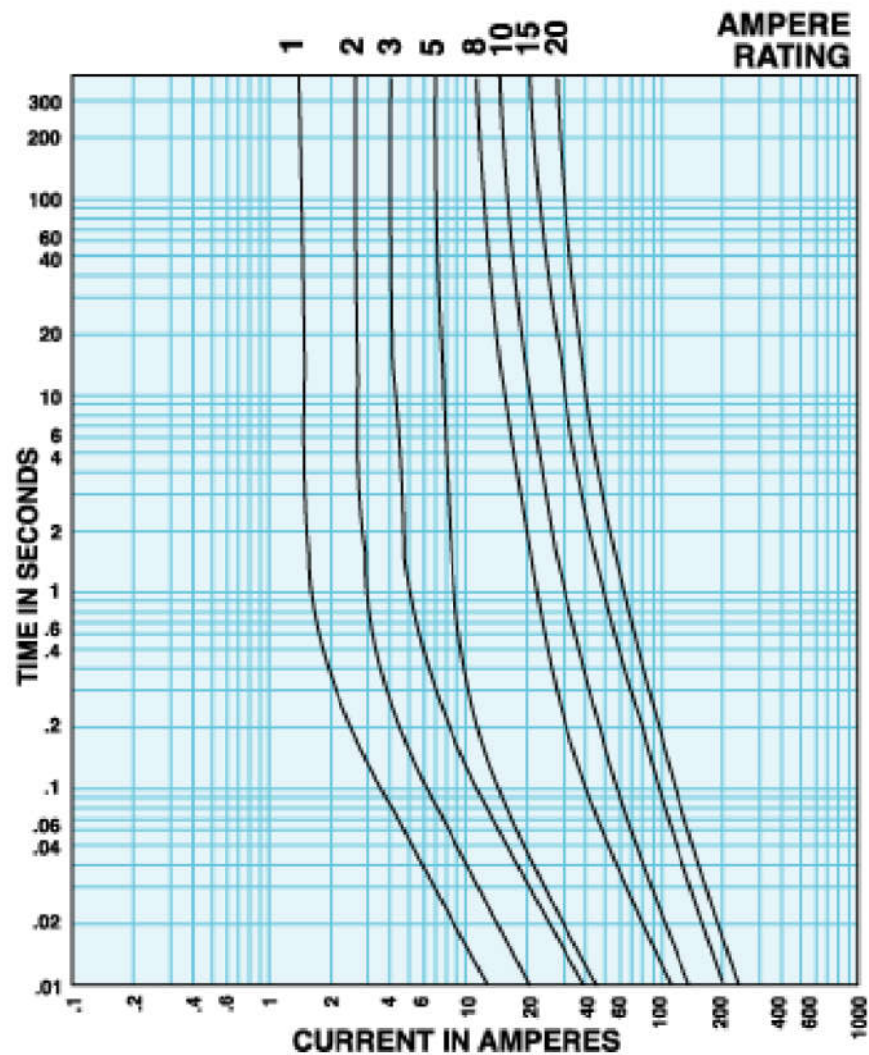

Time-Current Graph: North American 1/4x1 1/4" Fuse Fast-Acting • Ceramic/sand

THIS DOCUMENT AND ITS CONTENTS ARE THE PROPRIETARY CONFIDENTIAL
PROPERTY OF INTERPOWER CORPORATION. NO USE OR COPIES
MAY BE MADE WITHOUT WRITTEN PERMISSION FROM INTERPOWER CORPORATION.

DIMENSIONS IN MILLIMETERS

TITLE Fuse Curves

DRAFT BY: DDF DATE: 5/21/24

PART NUMBER: 813ABC-6

DRAFTING APPROVAL: DATE:

REV	CHANGE DESCRIPTION	DATE	INITIALS
A	New document for characteristic curves.	5/21/24	DDF