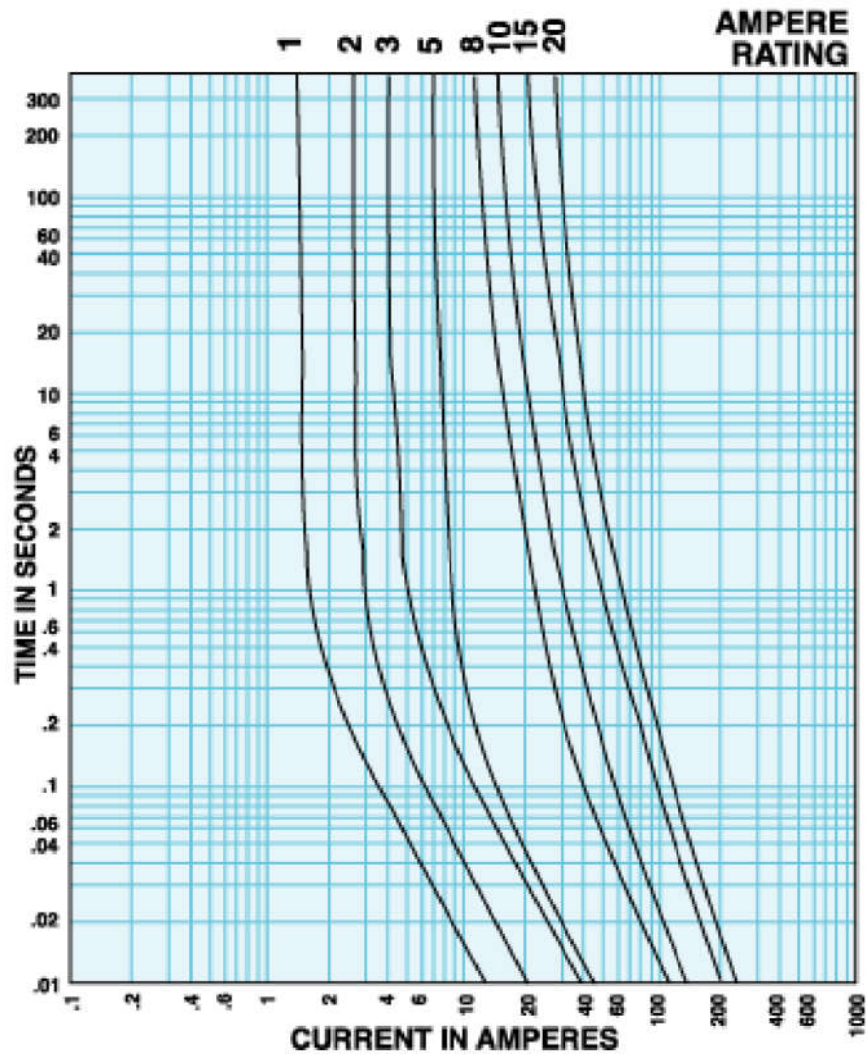

Time-Current Graph: North American 1/4x1 1/4" Fuse Fast-Acting • Ceramic/sand

THIS DOCUMENT AND ITS CONTENTS ARE THE PROPRIETARY CONFIDENTIAL PROPERTY OF INTERPOWER CORPORATION. NO USE OR COPIES MAY BE MADE WITHOUT WRITTEN PERMISSION FROM INTERPOWER CORPORATION.

DIMENSIONS IN MILLIMETERS

TITLE Fuse Curves

DRAFT BY: DDF DATE: 5/21/24

PART NUMBER: 813ABC-5

DRAFTING APPROVAL: DATE:

MATERIAL:

DO NOT SCALE

INTERPOWER CORPORATION

SHEET 1 OF 1

REV	CHANGE DESCRIPTION	DATE	INITIALS
A	New document for characteristic curves.	5/21/24	DDF