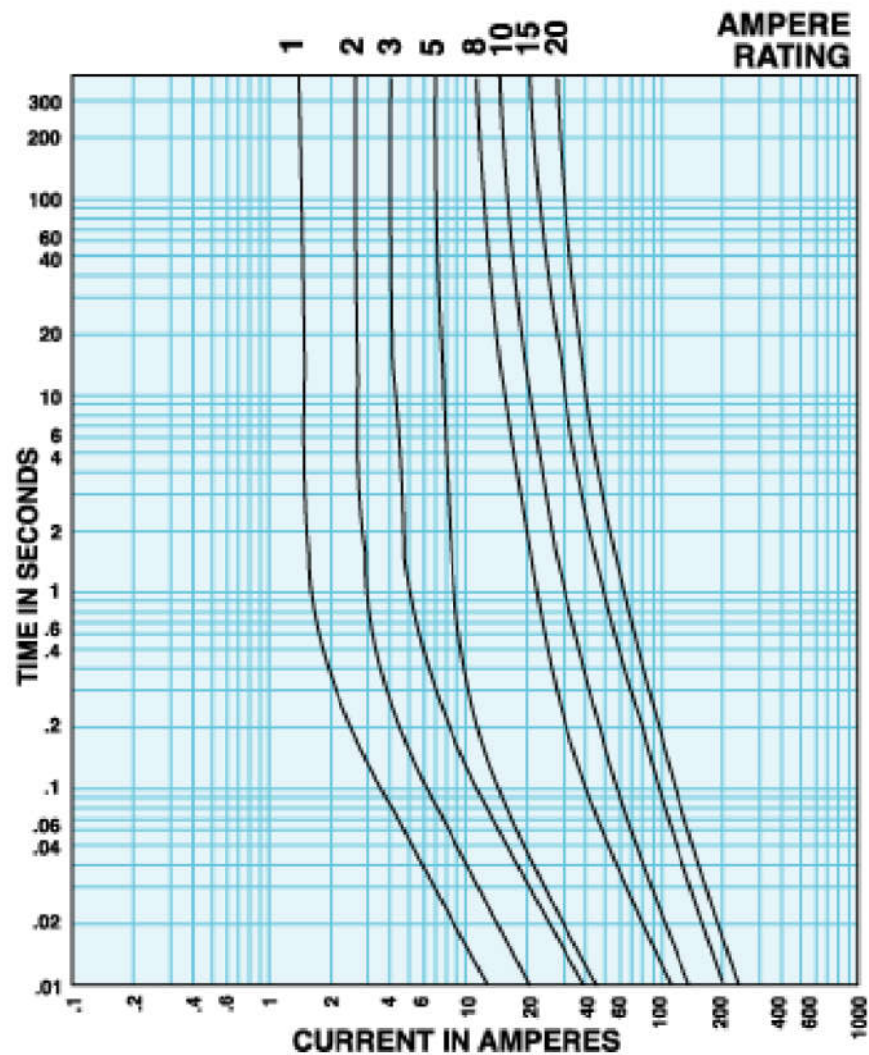

Time-Current Graph: North American 1/4x1 1/4" Fuse Fast-Acting • Ceramic/sand

THIS DOCUMENT AND ITS CONTENTS ARE THE PROPRIETARY CONFIDENTIAL
PROPERTY OF INTERPOWER CORPORATION. NO USE OR COPIES
MAY BE MADE WITHOUT WRITTEN PERMISSION FROM INTERPOWER CORPORATION.

DIMENSIONS IN MILLIMETERS

TITLE Fuse Curves

DRAFT BY: DDF

DATE: 5/21/24

PART
NUMBER:

813ABC-20

A New document for characteristic curves.

5/21/24