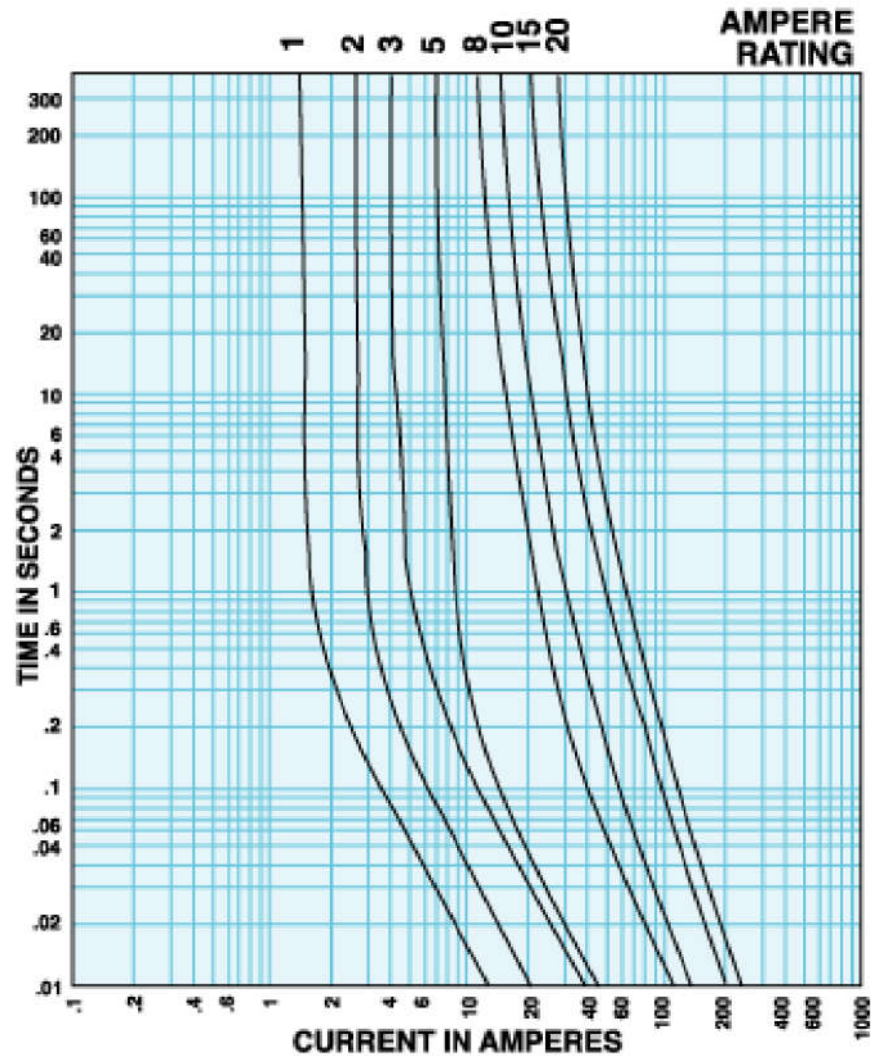

Time-Current Graph: North American 1/4x1 1/4" Fuse Fast-Acting • Ceramic/sand

THIS DOCUMENT AND ITS CONTENTS ARE THE PROPRIETARY CONFIDENTIAL PROPERTY OF INTERPOWER CORPORATION. NO USE OR COPIES MAY BE MADE WITHOUT WRITTEN PERMISSION FROM INTERPOWER CORPORATION.

DIMENSIONS IN MILLIMETERS

TITLE Fuse Curves

DRAFT BY: DDF DATE: 5/21/24

PART NUMBER: 813ABC-15

DRAFTING APPROVAL: DATE:

REV	CHANGE DESCRIPTION	DATE	INITIALS
A	New document for characteristic curves.	5/21/24	DDF