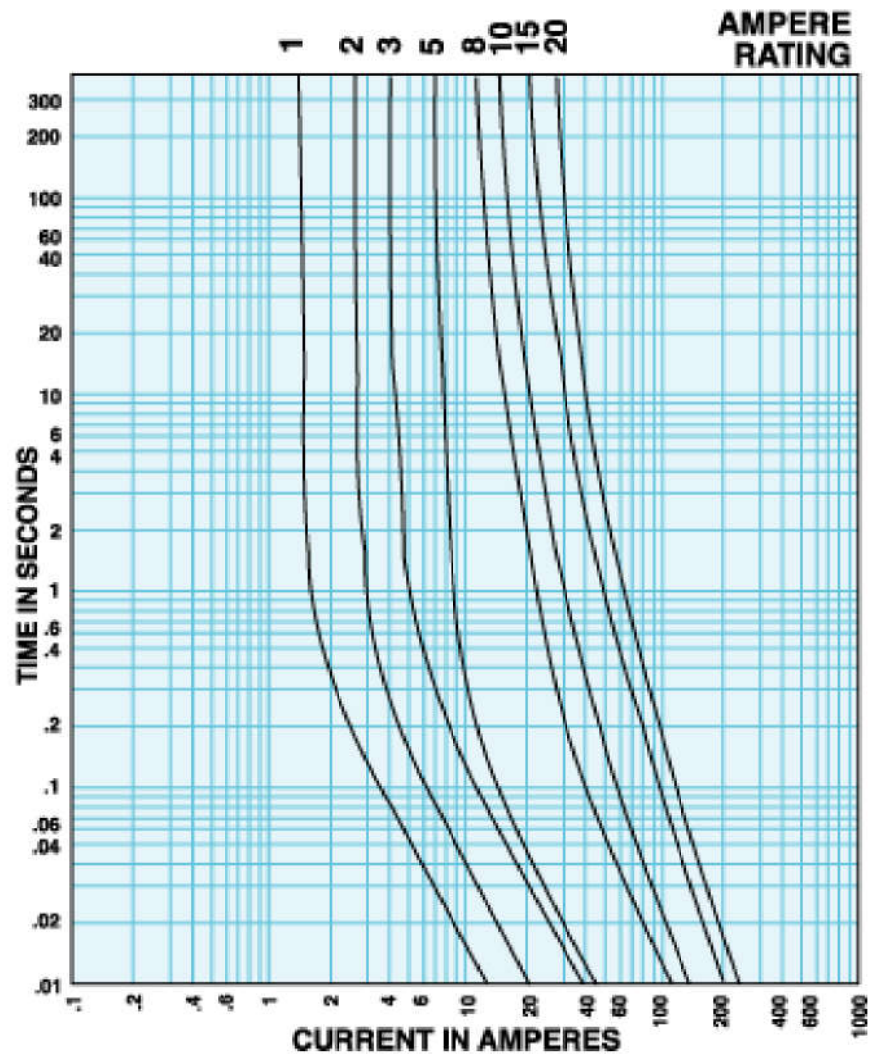

Time-Current Graph: North American 1/4x1 1/4" Fuse Fast-Acting • Ceramic/sand

THIS DOCUMENT AND ITS CONTENTS ARE THE PROPRIETARY CONFIDENTIAL PROPERTY OF INTERPOWER CORPORATION. NO USE OR COPIES MAY BE MADE WITHOUT WRITTEN PERMISSION FROM INTERPOWER CORPORATION.

DIMENSIONS IN MILLIMETERS

TITLE Fuse Curves

DRAFT BY: DDF DATE: 5/21/24

PART NUMBER: 813ABC-1

DRAFTING APPROVAL:

DATE:

A New document for characteristic curves.

5/21/24