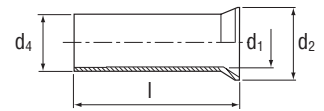

Uninsulated Wire Ferrules

Style	Part Number	Cable mm²	Length mm	DIN* Color	Insulated	d_1	d_2	d_4	l
	82031010	0.5	—	none	no	1.0	2.1	1.3	8.0
	82031040	0.75	—	none	no	1.2	2.3	1.5	10.0
	82031070	1.0	—	none	no	1.4	2.5	1.7	8.0
	82031080	1.0	—	none	no	1.4	2.5	1.7	12.0
	82031110	1.5	—	none	no	1.7	2.8	2.0	10.0
	82031120	1.5	—	none	no	1.7	2.8	2.0	15.0
	82031150	2.5	—	none	no	2.2	3.4	2.5	8.0
	82031160	2.5	—	none	no	2.2	3.4	2.5	12.0
	82031190	4.0	—	none	no	2.8	4.0	3.2	12.0
	82031200	4.0	—	none	no	2.8	4.0	3.2	18.0
	82031230	6.0	—	none	no	3.5	4.7	3.9	12.0
	82031240	6.0	—	none	no	3.5	4.7	3.9	18.0
	82031270	10.0	—	none	no	4.5	5.8	4.9	16.0
	82031280	10.0	—	none	no	4.5	5.8	4.9	20.0
	82031310	16.0	—	none	no	5.8	7.5	6.2	18.0
	82031320	16.0	—	none	no	5.8	7.5	6.2	25.0
	82031350	25.0	—	none	no	7.3	9.5	7.7	18.0
	82031360	25.0	—	none	no	7.3	9.5	7.7	25.0
	82031390	35.0	—	none	no	8.3	11.0	8.7	18.0
	82031400	35.0	—	none	no	8.3	11.0	8.7	25.0

Dimensions in mm

* DIN stands for Deutsches Institut für Normung: Color coding arranged according to DIN 46228 Teil 4.